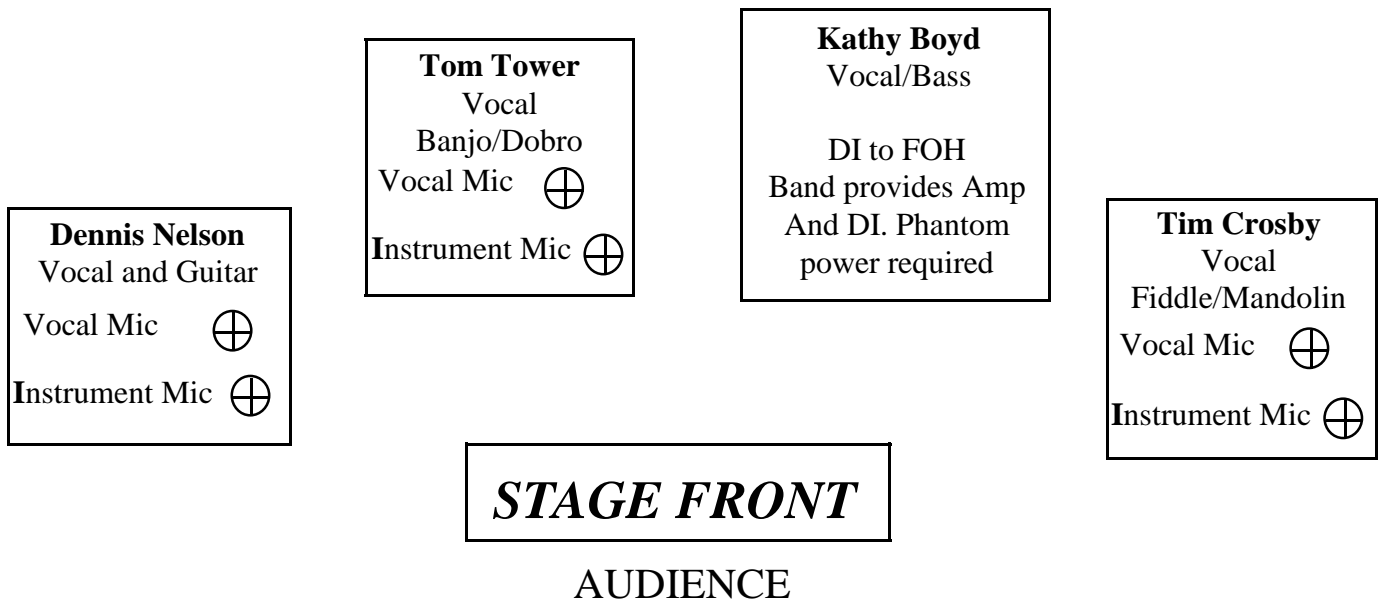

# KATHY BOYD & PHOENIX RISING STAGE PLOT

[www.phoenixrisingband.org](http://www.phoenixrisingband.org)

TECH RIDER / STAGE SET UP / SOUND PLOT

## STAGE REAR

1. All instruments are acoustic.
  2. Boom Stands for both vocal and instrument microphones.
  3. Monitors are required.
  4. Total of seven channels required.
  5. Bass has pickup and DI to onstage amp. DI and amp provided by band.
- (Phantom power required on bass line)