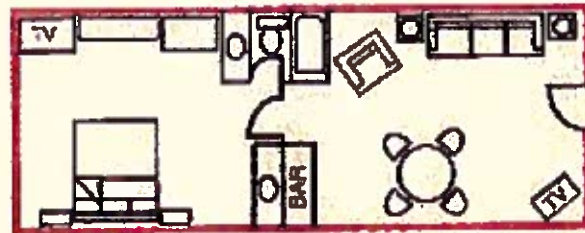

# A Small Meeting Room in Every Guest Suite

King Suite

From Our prime location, you are just minutes away from Austin's prominent businesses, the Texas State Capitol, University of Texas, and the Austin Convention Center. Choose from one of our 142 king suites or 118 double bedded suites. All suites feature a separate living area complete with wet bar, refrigerator, microwave oven, coffeemaker and full sized sleeper sofa.

## Floor Plans & Room Capacities

Over 9,000 square feet of flexible meeting/banquet space can accommodate groups from 10 to 500. Our column free ballroom is 5,600 square feet, divisible into five equal sections of 1,120 square feet each. For the ultimate in privacy and comfort, we offer six prestigious Executive Board Rooms. Each of the Boardrooms are 505 square feet and seat up to 12 in executive chairs and are connected to a deluxe two-room guest suite.

Sales and Catering Office

Austin

Executive Boardroom Suite

Meeting Room	Ceiling	Length x Width	Square Feet	Conf. or Hollow Sq.	Theatre	Class room	U-Shape	Banquet	Reception
Ballroom	9'	40' x 140'	5600	150	450	250	150	300	450
Longhorn	9'	28' x 40'	1120	30	90	50	30	60	90
Colorado	9'	28' x 40'	1120	30	90	50	30	60	90
Town Lake	9'	28' x 40'	1120	30	90	50	30	60	90
River Hills	9'	28' x 40'	1120	30	90	50	30	60	90
Travis	9'	28' x 40'	1120	30	90	50	30	60	90
Boardroom	9'	14' x 36'	505	12					
Austin	9'	28' x 30'	840	20	60	30	20	40	50