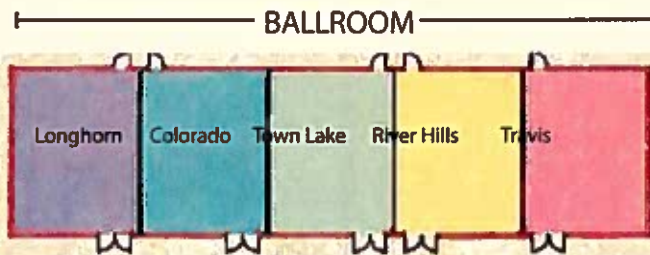

# A Small Meeting Room in Every Guest Suite

King Suite

From Our prime location, you are just minutes away from Austin's prominent businesses, the Texas State Capitol, University of Texas, and the Austin Convention Center. Choose from one of our 142 king suites or 118 double bedded suites. All suites feature a separate living area complete with wet bar, refrigerator, microwave oven, coffeemaker and full sized sleeper sofa.

## Floor Plans & Room Capacities

Over 9,000 square feet of flexible meeting/banquet space can accommodate groups from 10 to 500. Our column free ballroom is 5,600 square feet, divisible into five equal sections of 1,120 square feet each. For the ultimate in privacy and comfort, we offer six prestigious Executive Board Rooms. Each of the Boardrooms are 505 square feet and seat up to 12 in executive chairs and are connected to a deluxe two-room guest suite.