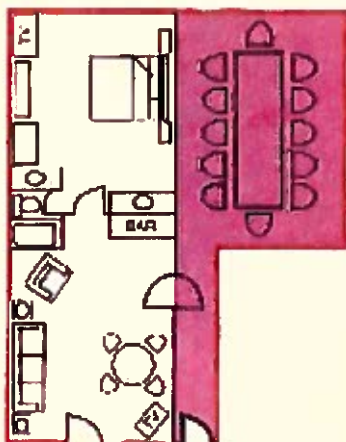

# A Small Meeting Room in Every Guest Suite

King Suite

From Our prime location, you are just minutes away from Austin's prominent businesses, the Texas State Capitol, University of Texas, and the Austin Convention Center. Choose from one of our 142 king suites or 118 double bedded suites. All suites feature a separate living area complete with wet bar, refrigerator, microwave oven, coffeemaker and full sized sleeper sofa.

## Floor Plans & Room Capacities

Over 9,000 square feet of flexible meeting/banquet space can accommodate groups from 10 to 500. Our column free ballroom is 5,600 square feet, divisible into five equal sections of 1,120 square feet each. For the ultimate in privacy and comfort, we offer six prestigious Executive Board Rooms. Each of the Boardrooms are 505 square feet and seat up to 12 in executive chairs and are connected to a deluxe two-room guest suite.

Sales and Catering Office

Austin

Executive Boardroom Suite

Meeting Room	Ceiling	Length x Width	Square Feet	Conf. or Hollow Sq.	Theatre	Class room	U-Shape	Banquet	Reception
Ballroom	9'	40' x 140'	5600	150	450	250	150	300	450
Longhorn	9'	28' x 40'	1120	30	90	50	30	60	90
Colorado	9'	28' x 40'	1120	30	90	50	30	60	90
Town Lake	9'	28' x 40'	1120	30	90	50	30	60	90
River Hills	9'	28' x 40'	1120	30	90	50	30	60	90
Travis	9'	28' x 40'	1120	30	90	50	30	60	90
Boardroom	9'	14' x 36'	505	12					
Austin	9'	28' x 30'	840	20	60	30	20	40	50