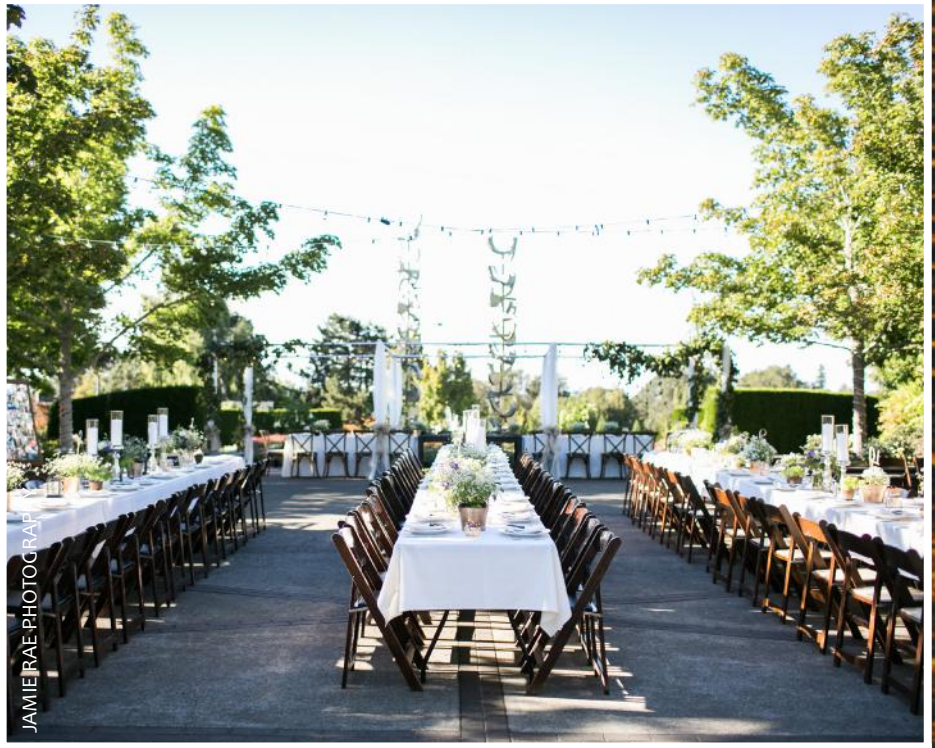

The Oregon Garden is a stunning 80-acre botanical garden with a variety of specialty gardens and water features, making it the perfect backdrop for a spectacular wedding.

The property features a variety of outdoor and indoor ceremony and reception spaces to fit the aesthetic of any couple, any time of year. Venues include a rustic barn, a sprawling green lawn, a secluded meadow, a ballroom and a white gazebo.

Garden Green

An outdoor space, perfect for ceremonies. This space includes a half-acre lawn nestled next to the Rose Garden, an elegant Gazebo and a water feature.

Bridal Parties make their entrance descending from the Grand Staircase.

ALMQUIST STUDIOS

venues

MARKET GARDEN & BOSQUE

75-200 GUESTS

MARKET GARDEN

An arbor graced with grapes, hops and flowers provides a breathtaking backdrop for your ceremony. This space includes a water feature that runs through the center of the Garden and ends in a quaint waterfall.

BOSQUE

This romantic reception venue features Pacific Sunset Maples graced with white bistro lights and reflecting ponds. It's the perfect setting for a summer evening wedding.

INCLUSIONS

- Admission to The Oregon Garden for all guests beginning one hour prior to ceremony start
- All Venue Rental Inclusions listed on page 11