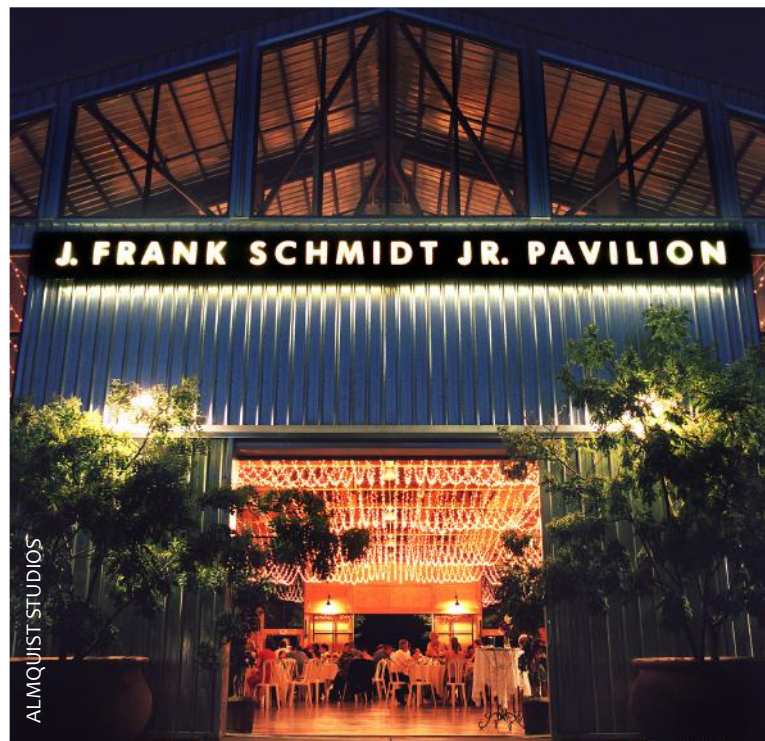

GEORGE STREET
PHOTO & VIDEO

ALMQUIST STUDIOS