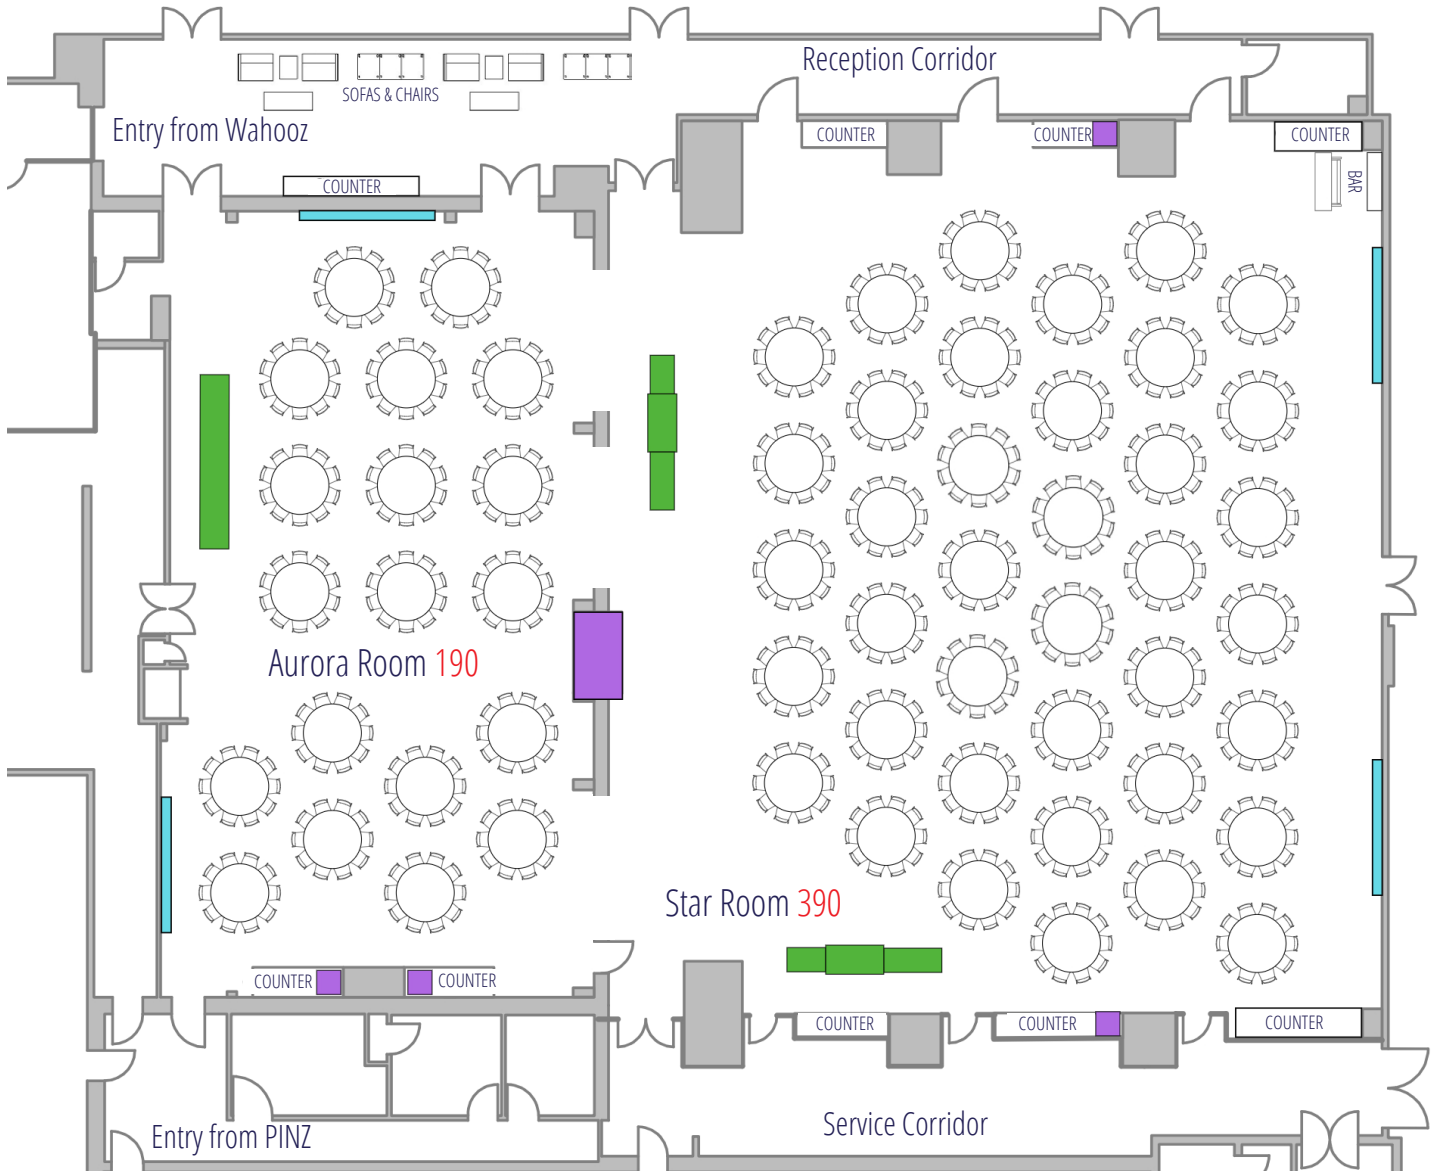

ROUNDS: WITH STAGE

TOTAL ROUNDS WITH STAGE: 480

■ SCREENS
 ■ BUFFET LINES
 ■ SODA FOUNTAINS

• Please RSVP for the maximum number of guests so we can comfortably accommodate your group

• Please tell us about any extra items you will have in the room, like a display, a bar, a stage or a gift table so we can assign you an appropriately sized room

ROUNDS: NO SPEAKER

TOTAL ROUNDS NO SPEAKER: **640**

■ SCREENS
 ■ BUFFET LINES
 ■ SODA FOUNTAINS

- Please RSVP for the maximum number of guests so we can comfortably accommodate your group

- Please tell us about any extra items you will have in the room, like a display, a bar, a stage or a gift table so we can assign you an appropriately sized room

ROUNDS: WITH SPEAKER

TOTAL ROUNDS WITH SPEAKER: 580

■ SCREENS
 ■ BUFFET LINES
 ■ SODA FOUNTAINS

- Please RSVP for the maximum number of guests so we can comfortably accommodate your group

- Please tell us about any extra items you will have in the room, like a display, a bar, a stage or a gift table so we can assign you an appropriately sized room

ROUNDS: ENTIRE EVENT CENTER

TOTAL ROUNDS: **640**

■ SCREENS
 ■ BUFFET LINES
 ■ SODA FOUNTAINS

- Please RSVP for the maximum number of guests so we can comfortably accommodate your group
- Please tell us about any extra items you will have in the room, like a display, a bar, a stage or a gift table so we can assign you an appropriately sized room