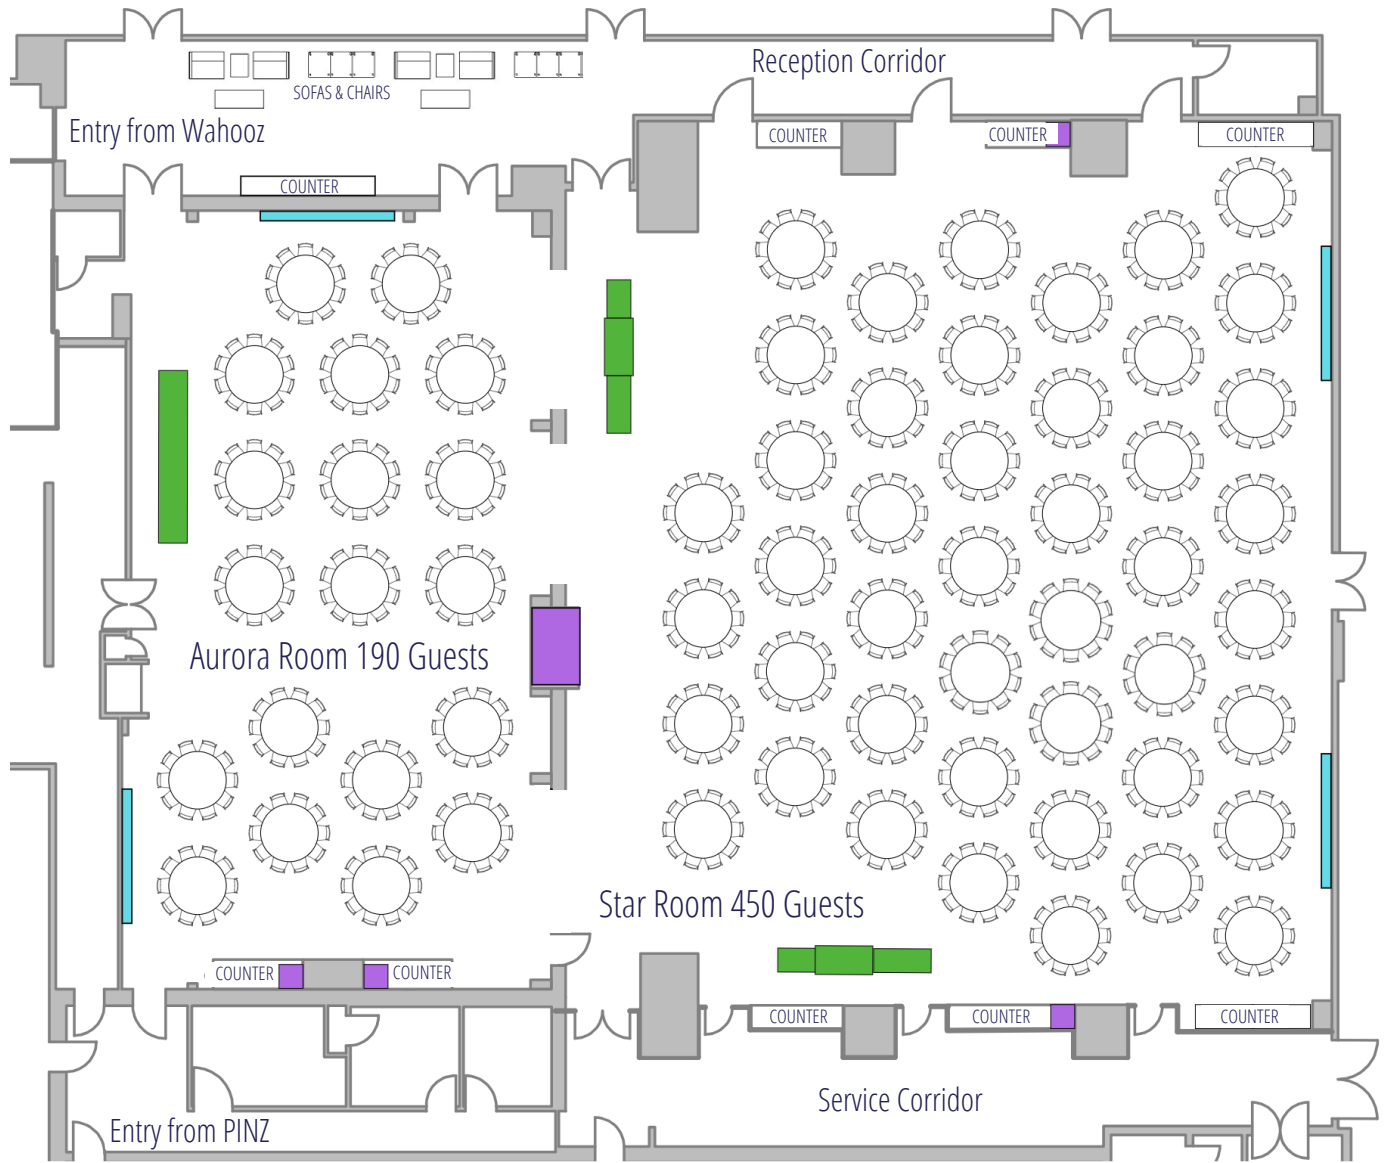

ROUNDS: INDIVIDUAL ROOMS

■ SCREENS
 ■ BUFFET LINES
 ■ SODA FOUNTAINS

- Please RSVP for the maximum number of guests so we can comfortably accommodate your group

- Please tell us about any extra items you will have in the room, like a display, a bar, a stage or a gift table so we can assign you an appropriately sized room

ROUNDS: WITH STAGE

TOTAL ROUNDS WITH STAGE: 480

■ SCREENS
 ■ BUFFET LINES
 ■ SODA FOUNTAINS

• Please RSVP for the maximum number of guests so we can comfortably accommodate your group

• Please tell us about any extra items you will have in the room, like a display, a bar, a stage or a gift table so we can assign you an appropriately sized room

ROUNDS: NO SPEAKER

TOTAL ROUNDS NO SPEAKER: **640**

■ SCREENS
 ■ BUFFET LINES
 ■ SODA FOUNTAINS

- Please RSVP for the maximum number of guests so we can comfortably accommodate your group

- Please tell us about any extra items you will have in the room, like a display, a bar, a stage or a gift table so we can assign you an appropriately sized room

ROUNDS: WITH SPEAKER

TOTAL ROUNDS WITH SPEAKER: 580

■ SCREENS
 ■ BUFFET LINES
 ■ SODA FOUNTAINS

- Please RSVP for the maximum number of guests so we can comfortably accommodate your group

- Please tell us about any extra items you will have in the room, like a display, a bar, a stage or a gift table so we can assign you an appropriately sized room