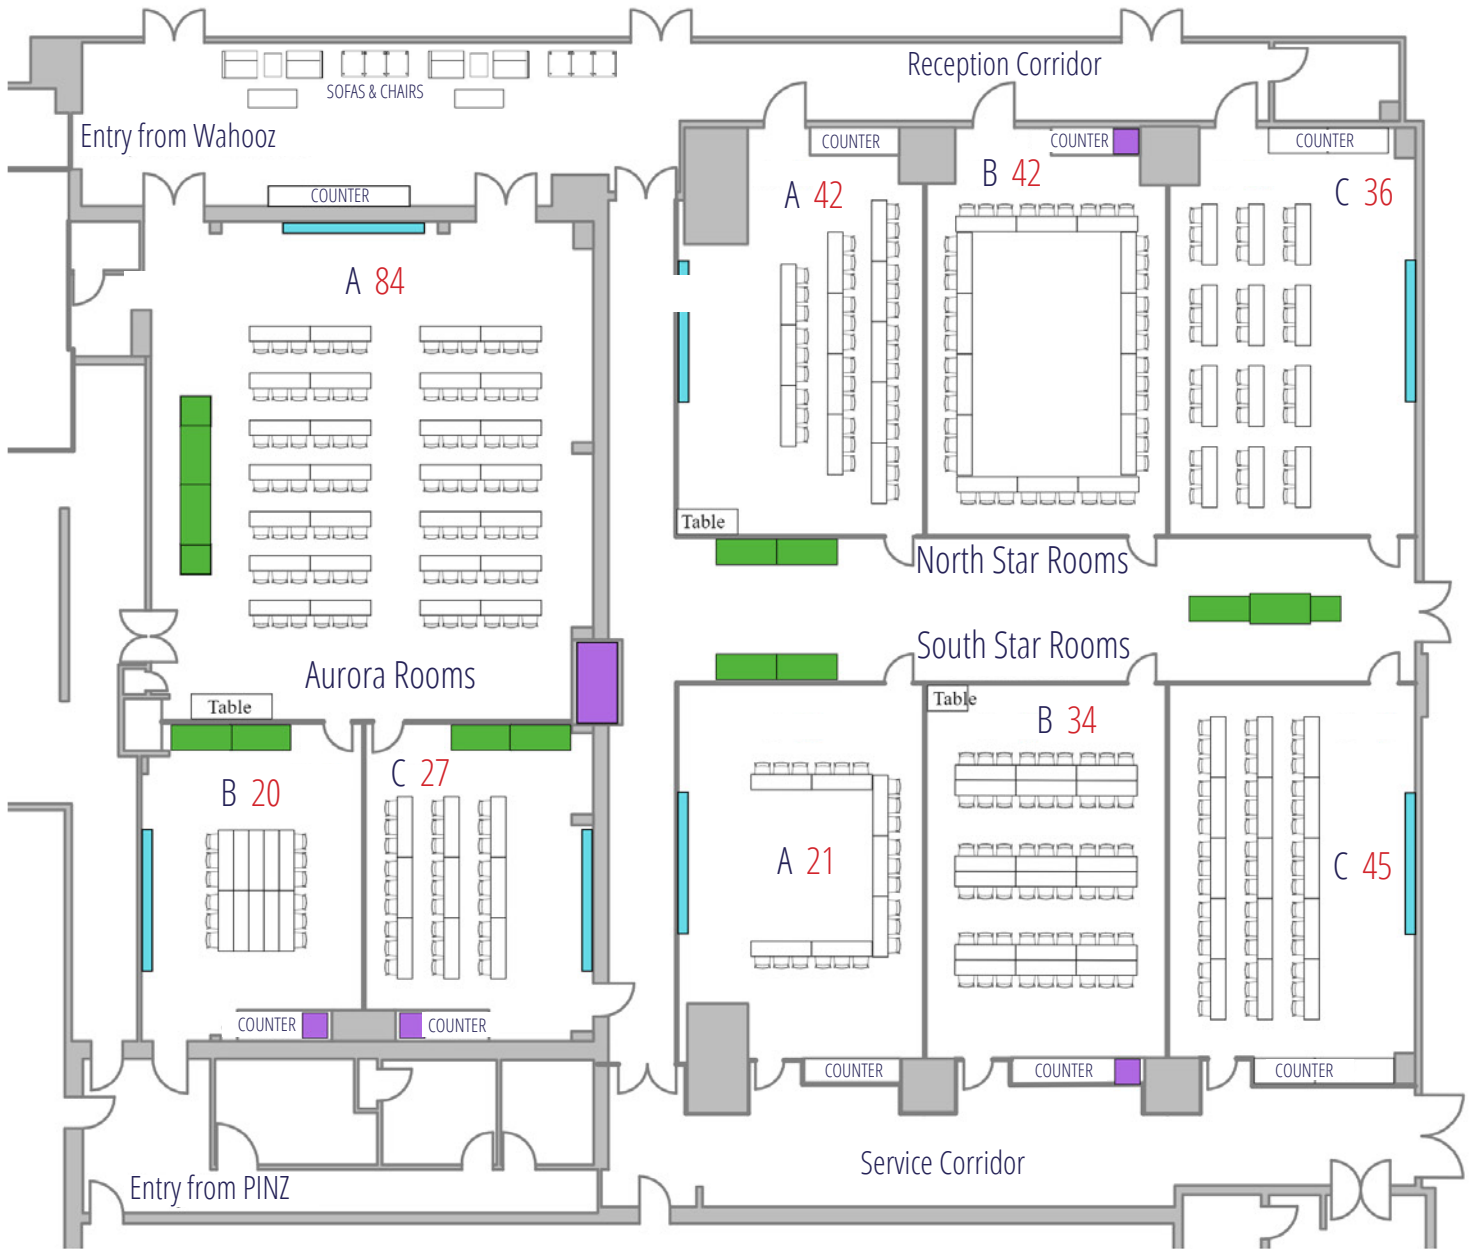

CLASSROOM: VARIETY

■ SCREENS
 ■ BUFFET LINES
 ■ SODA FOUNTAINS

- Please RSVP for the maximum number of guests so we can comfortably accommodate your group

- Please tell us about any extra items you will have in the room, like a display, a bar, a stage or a gift table so we can assign you an appropriately sized room

CLASSROOM: AURORA & STAR ROOMS

TOTAL CLASSROOM: 705

■ SCREENS
 ■ BUFFET LINES
 ■ SODA FOUNTAINS

- Please RSVP for the maximum number of guests so we can comfortably accommodate your group
- Please tell us about any extra items you will have in the room, like a display, a bar, a stage or a gift table so we can assign you an appropriately sized room

CLASSROOM: U-SHAPE

 SCREENS  BUFFET LINES  SODA FOUNTAINS

- Please RSVP for the maximum number of guests so we can comfortably accommodate your group

- Please tell us about any extra items you will have in the room, like a display, a bar, a stage or a gift table so we can assign you an appropriately sized room

ROUNDS: WITH STAGE

TOTAL ROUNDS WITH STAGE: 480

■ SCREENS
 ■ BUFFET LINES
 ■ SODA FOUNTAINS

• Please RSVP for the maximum number of guests so we can comfortably accommodate your group

• Please tell us about any extra items you will have in the room, like a display, a bar, a stage or a gift table so we can assign you an appropriately sized room