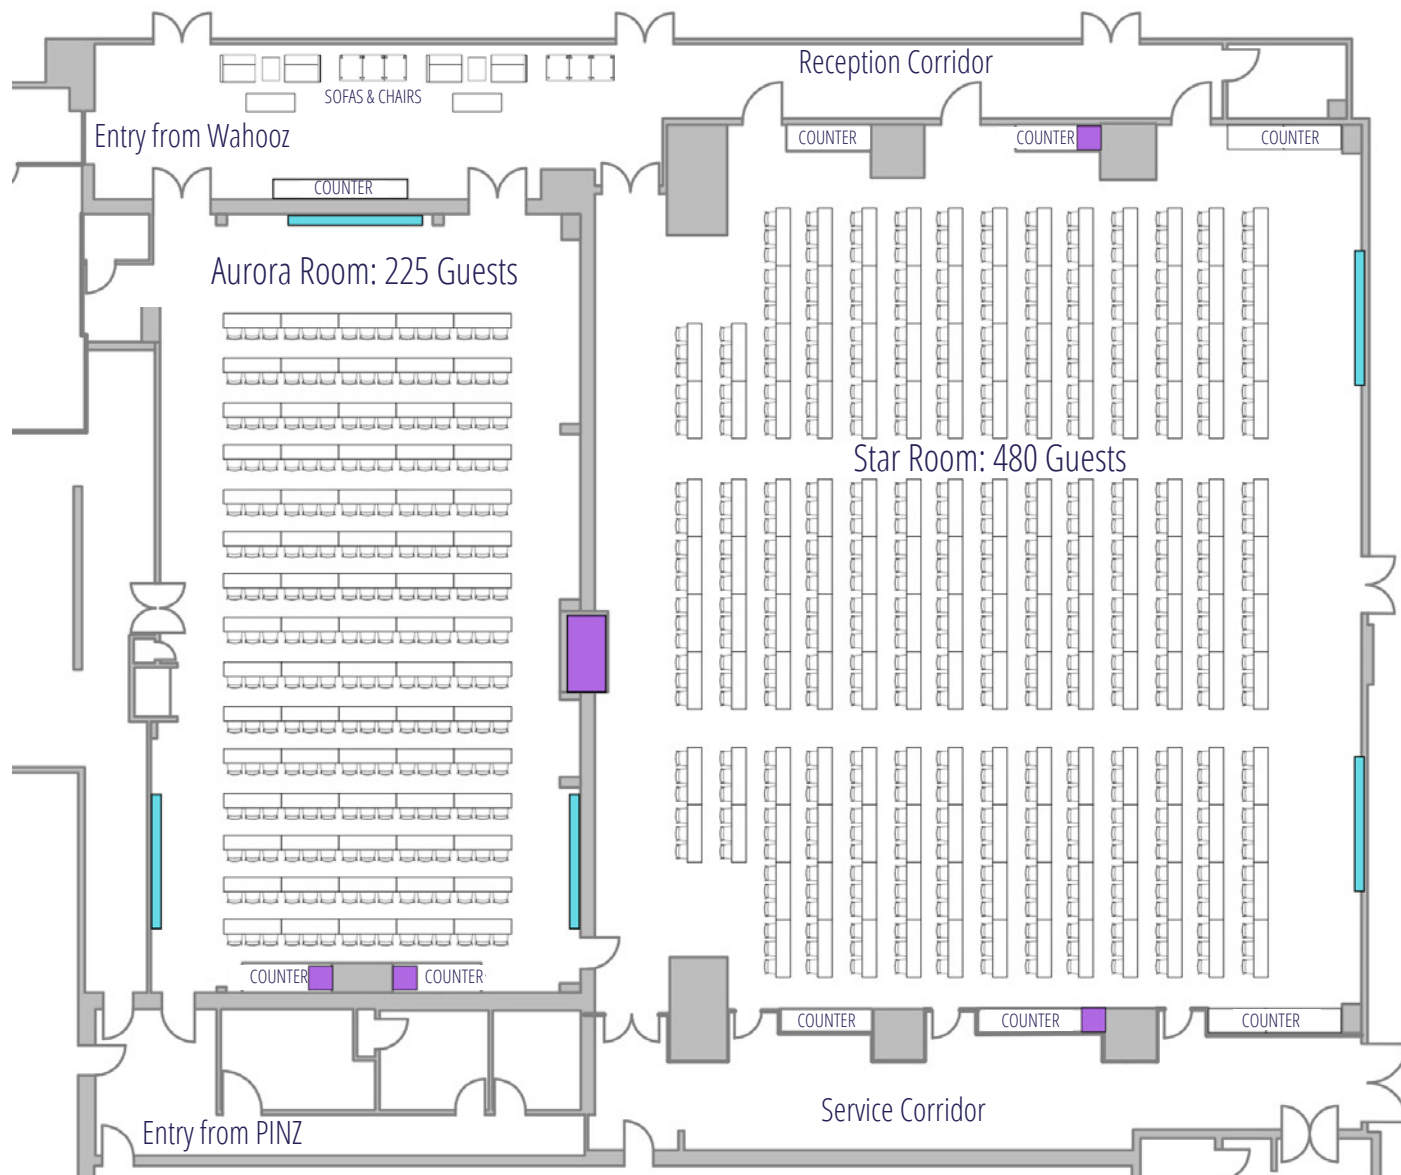

CLASSROOM: VARIETY

■ SCREENS
 ■ BUFFET LINES
 ■ SODA FOUNTAINS

- Please RSVP for the maximum number of guests so we can comfortably accommodate your group

- Please tell us about any extra items you will have in the room, like a display, a bar, a stage or a gift table so we can assign you an appropriately sized room

CLASSROOM: AURORA & STAR ROOMS

TOTAL CLASSROOM: 705

■ SCREENS
 ■ BUFFET LINES
 ■ SODA FOUNTAINS

- Please RSVP for the maximum number of guests so we can comfortably accommodate your group
- Please tell us about any extra items you will have in the room, like a display, a bar, a stage or a gift table so we can assign you an appropriately sized room

CLASSROOM: U-SHAPE

 SCREENS  BUFFET LINES  SODA FOUNTAINS

- Please RSVP for the maximum number of guests so we can comfortably accommodate your group

- Please tell us about any extra items you will have in the room, like a display, a bar, a stage or a gift table so we can assign you an appropriately sized room

ROUNDS: WITH STAGE

TOTAL ROUNDS WITH STAGE: 480

■ SCREENS
 ■ BUFFET LINES
 ■ SODA FOUNTAINS

• Please RSVP for the maximum number of guests so we can comfortably accommodate your group

• Please tell us about any extra items you will have in the room, like a display, a bar, a stage or a gift table so we can assign you an appropriately sized room