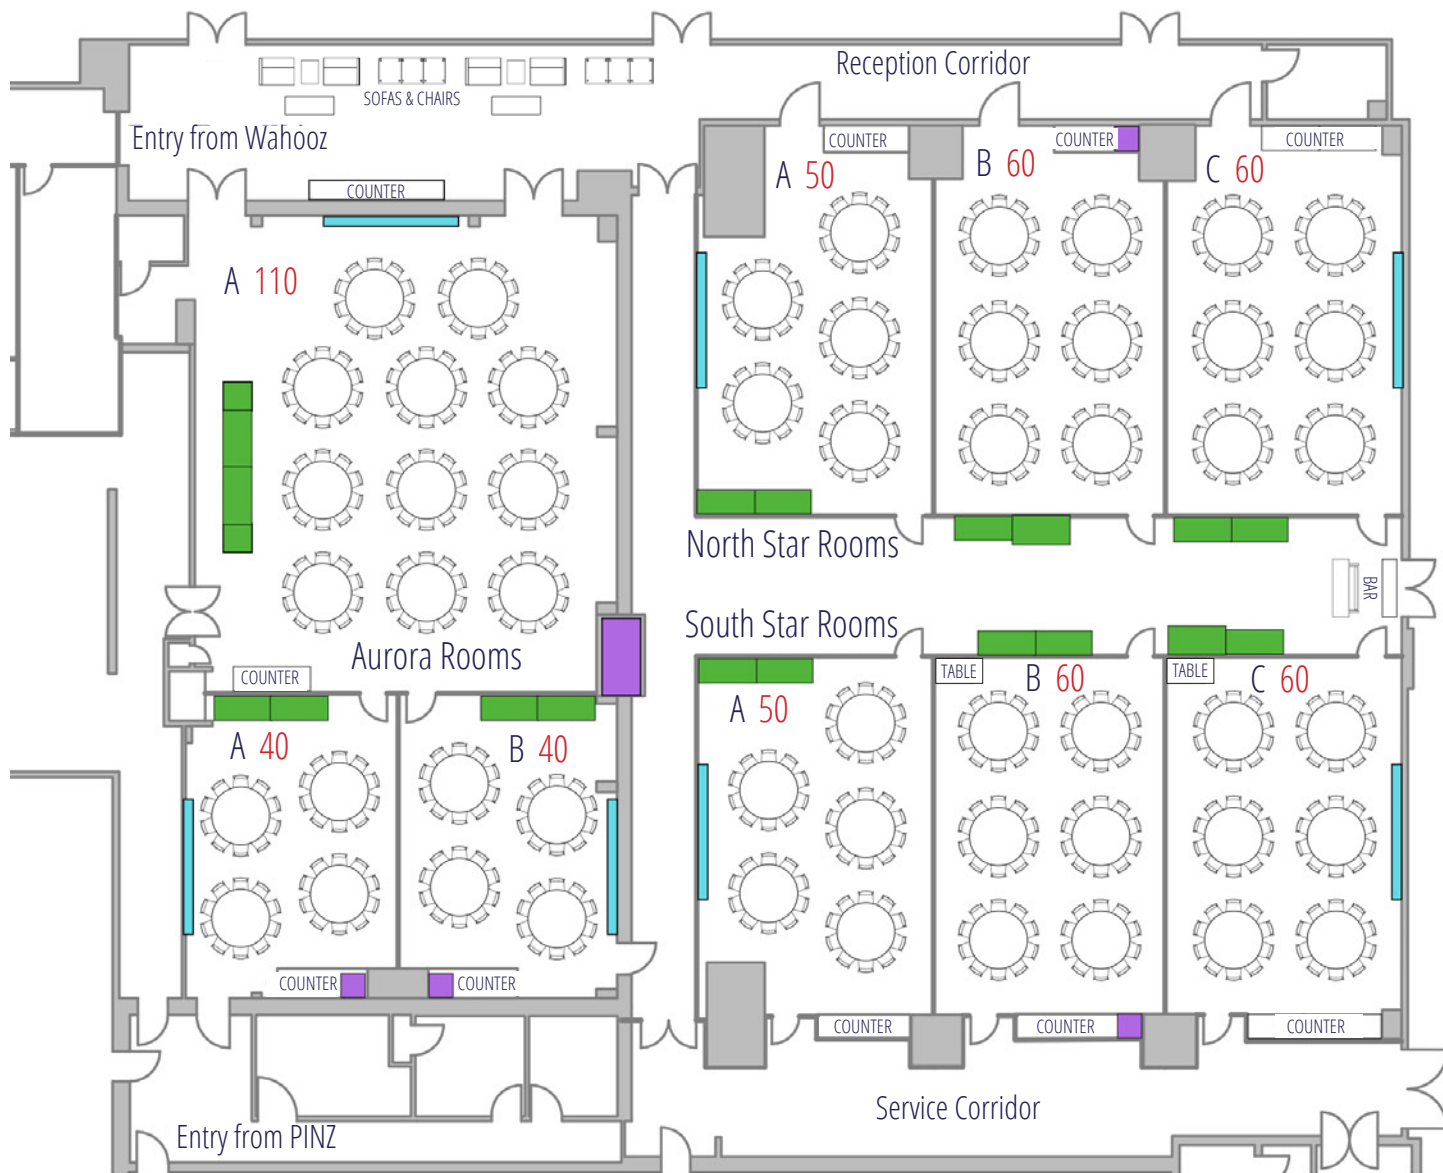

CLASSROOM: AURORA & STAR ROOMS

TOTAL CLASSROOM: 705

■ SCREENS
 ■ BUFFET LINES
 ■ SODA FOUNTAINS

- Please RSVP for the maximum number of guests so we can comfortably accommodate your group
- Please tell us about any extra items you will have in the room, like a display, a bar, a stage or a gift table so we can assign you an appropriately sized room

CLASSROOM: U-SHAPE

 SCREENS  BUFFET LINES  SODA FOUNTAINS

- Please RSVP for the maximum number of guests so we can comfortably accommodate your group

- Please tell us about any extra items you will have in the room, like a display, a bar, a stage or a gift table so we can assign you an appropriately sized room

ROUNDS: INDIVIDUAL ROOMS

■ SCREENS
 ■ BUFFET LINES
 ■ SODA FOUNTAINS

- Please RSVP for the maximum number of guests so we can comfortably accommodate your group

- Please tell us about any extra items you will have in the room, like a display, a bar, a stage or a gift table so we can assign you an appropriately sized room

ROUNDS: WITH STAGE

TOTAL ROUNDS WITH STAGE: 480

■ SCREENS
 ■ BUFFET LINES
 ■ SODA FOUNTAINS

• Please RSVP for the maximum number of guests so we can comfortably accommodate your group

• Please tell us about any extra items you will have in the room, like a display, a bar, a stage or a gift table so we can assign you an appropriately sized room