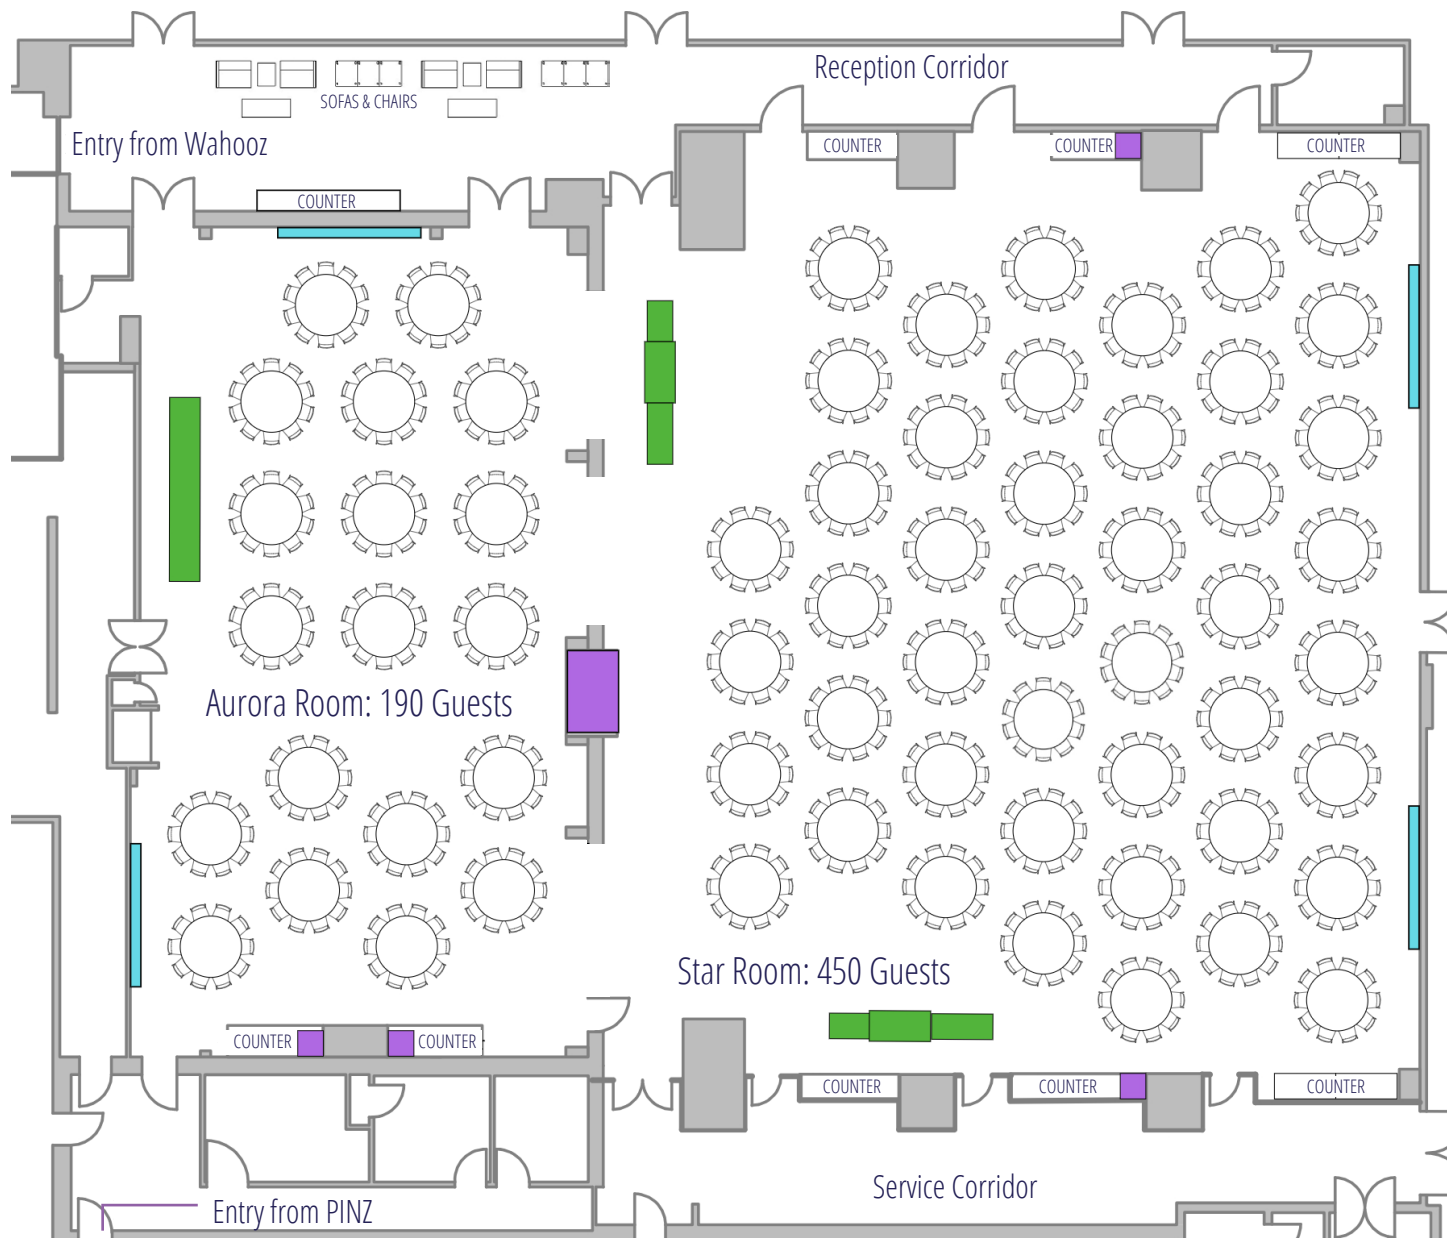

ROUNDS: WITH STAGE

TOTAL ROUNDS WITH STAGE: 480

■ SCREENS
 ■ BUFFET LINES
 ■ SODA FOUNTAINS

• Please RSVP for the maximum number of guests so we can comfortably accommodate your group

• Please tell us about any extra items you will have in the room, like a display, a bar, a stage or a gift table so we can assign you an appropriately sized room

ROUNDS: WITH SPEAKER

TOTAL ROUNDS WITH SPEAKER: 580

■ SCREENS
 ■ BUFFET LINES
 ■ SODA FOUNTAINS

- Please RSVP for the maximum number of guests so we can comfortably accommodate your group

- Please tell us about any extra items you will have in the room, like a display, a bar, a stage or a gift table so we can assign you an appropriately sized room

ROUNDS: ENTIRE EVENT CENTER

TOTAL ROUNDS: **640**

■ SCREENS
 ■ BUFFET LINES
 ■ SODA FOUNTAINS

- Please RSVP for the maximum number of guests so we can comfortably accommodate your group
- Please tell us about any extra items you will have in the room, like a display, a bar, a stage or a gift table so we can assign you an appropriately sized room

THEATRE: AURORA & STAR ROOMS

TOTAL THEATRE: 733

■ SCREENS
 ■ BUFFET LINES
 ■ SODA FOUNTAINS

- Please RSVP for the maximum number of guests so we can comfortably accommodate your group
- Please tell us about any extra items you will have in the room, like a display, a bar, a stage or a gift table so we can assign you an appropriately sized room