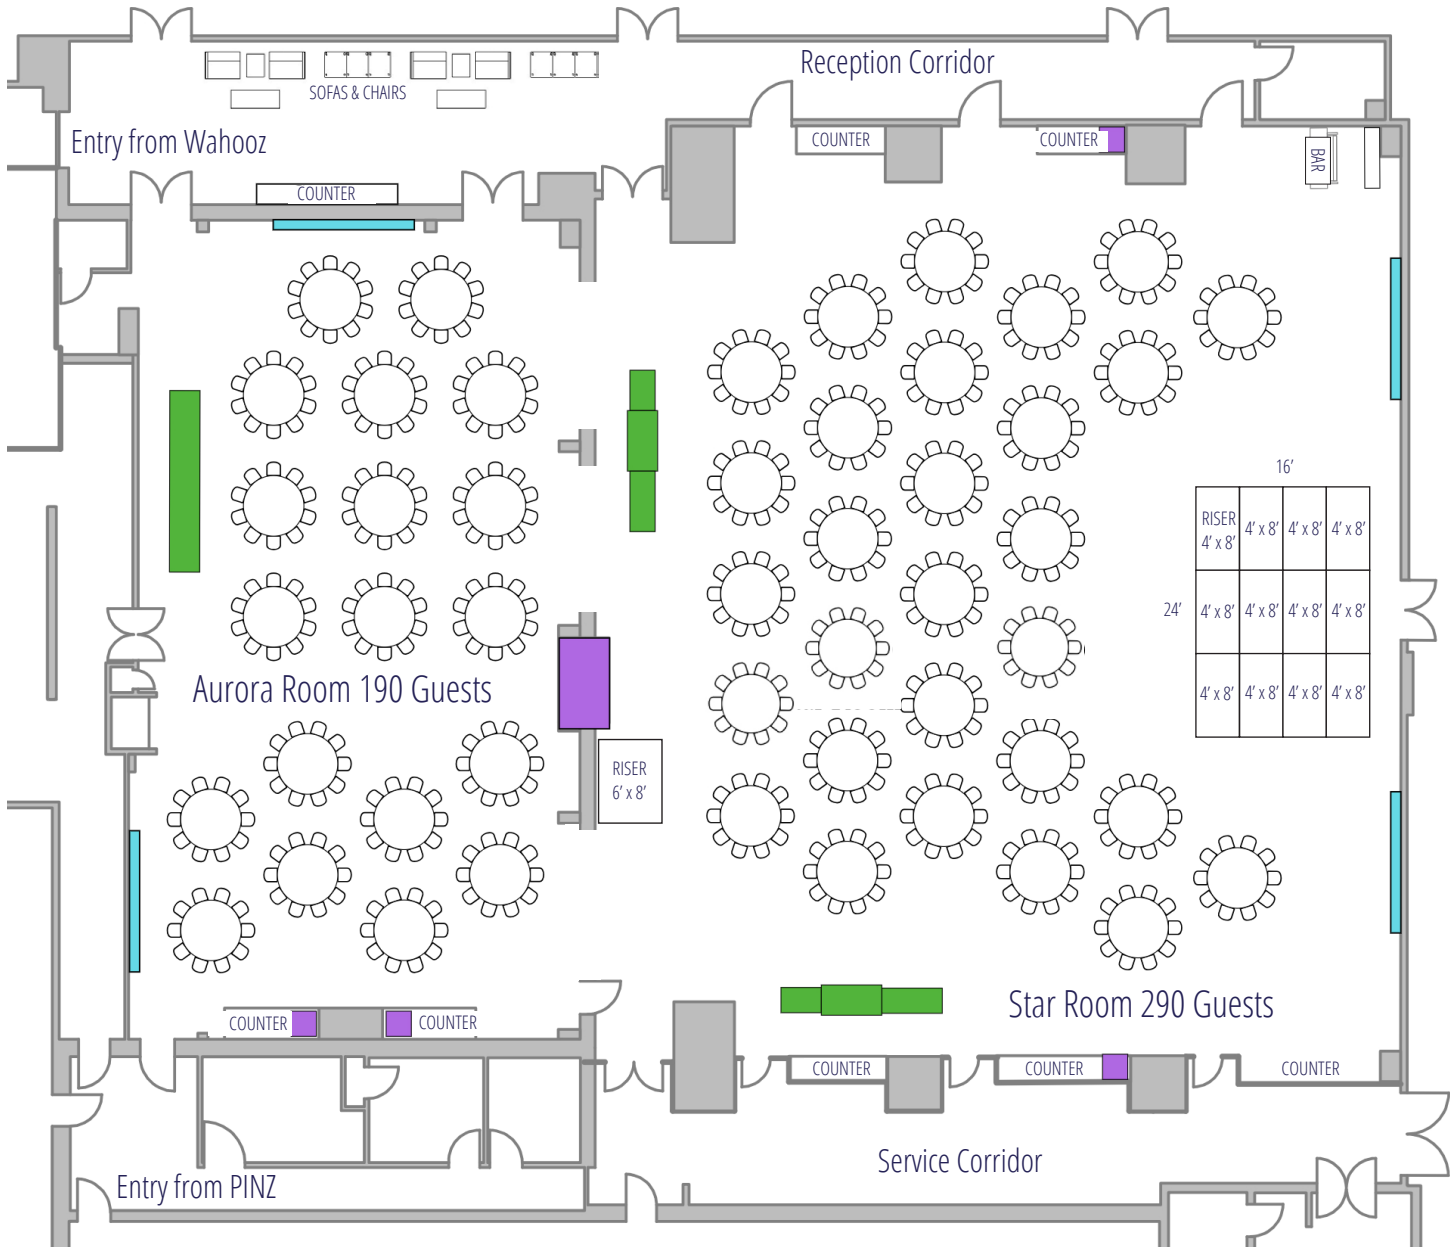

CLASSROOM: U-SHAPE

 SCREENS  BUFFET LINES  SODA FOUNTAINS

- Please RSVP for the maximum number of guests so we can comfortably accommodate your group

- Please tell us about any extra items you will have in the room, like a display, a bar, a stage or a gift table so we can assign you an appropriately sized room

ROUNDS: INDIVIDUAL ROOMS

■ SCREENS
 ■ BUFFET LINES
 ■ SODA FOUNTAINS

- Please RSVP for the maximum number of guests so we can comfortably accommodate your group

- Please tell us about any extra items you will have in the room, like a display, a bar, a stage or a gift table so we can assign you an appropriately sized room

ROUNDS: WITH STAGE

TOTAL ROUNDS WITH STAGE: 480

■ SCREENS
 ■ BUFFET LINES
 ■ SODA FOUNTAINS

• Please RSVP for the maximum number of guests so we can comfortably accommodate your group

• Please tell us about any extra items you will have in the room, like a display, a bar, a stage or a gift table so we can assign you an appropriately sized room

ROUNDS: NO SPEAKER

TOTAL ROUNDS NO SPEAKER: **640**

■ SCREENS
 ■ BUFFET LINES
 ■ SODA FOUNTAINS

- Please RSVP for the maximum number of guests so we can comfortably accommodate your group

- Please tell us about any extra items you will have in the room, like a display, a bar, a stage or a gift table so we can assign you an appropriately sized room