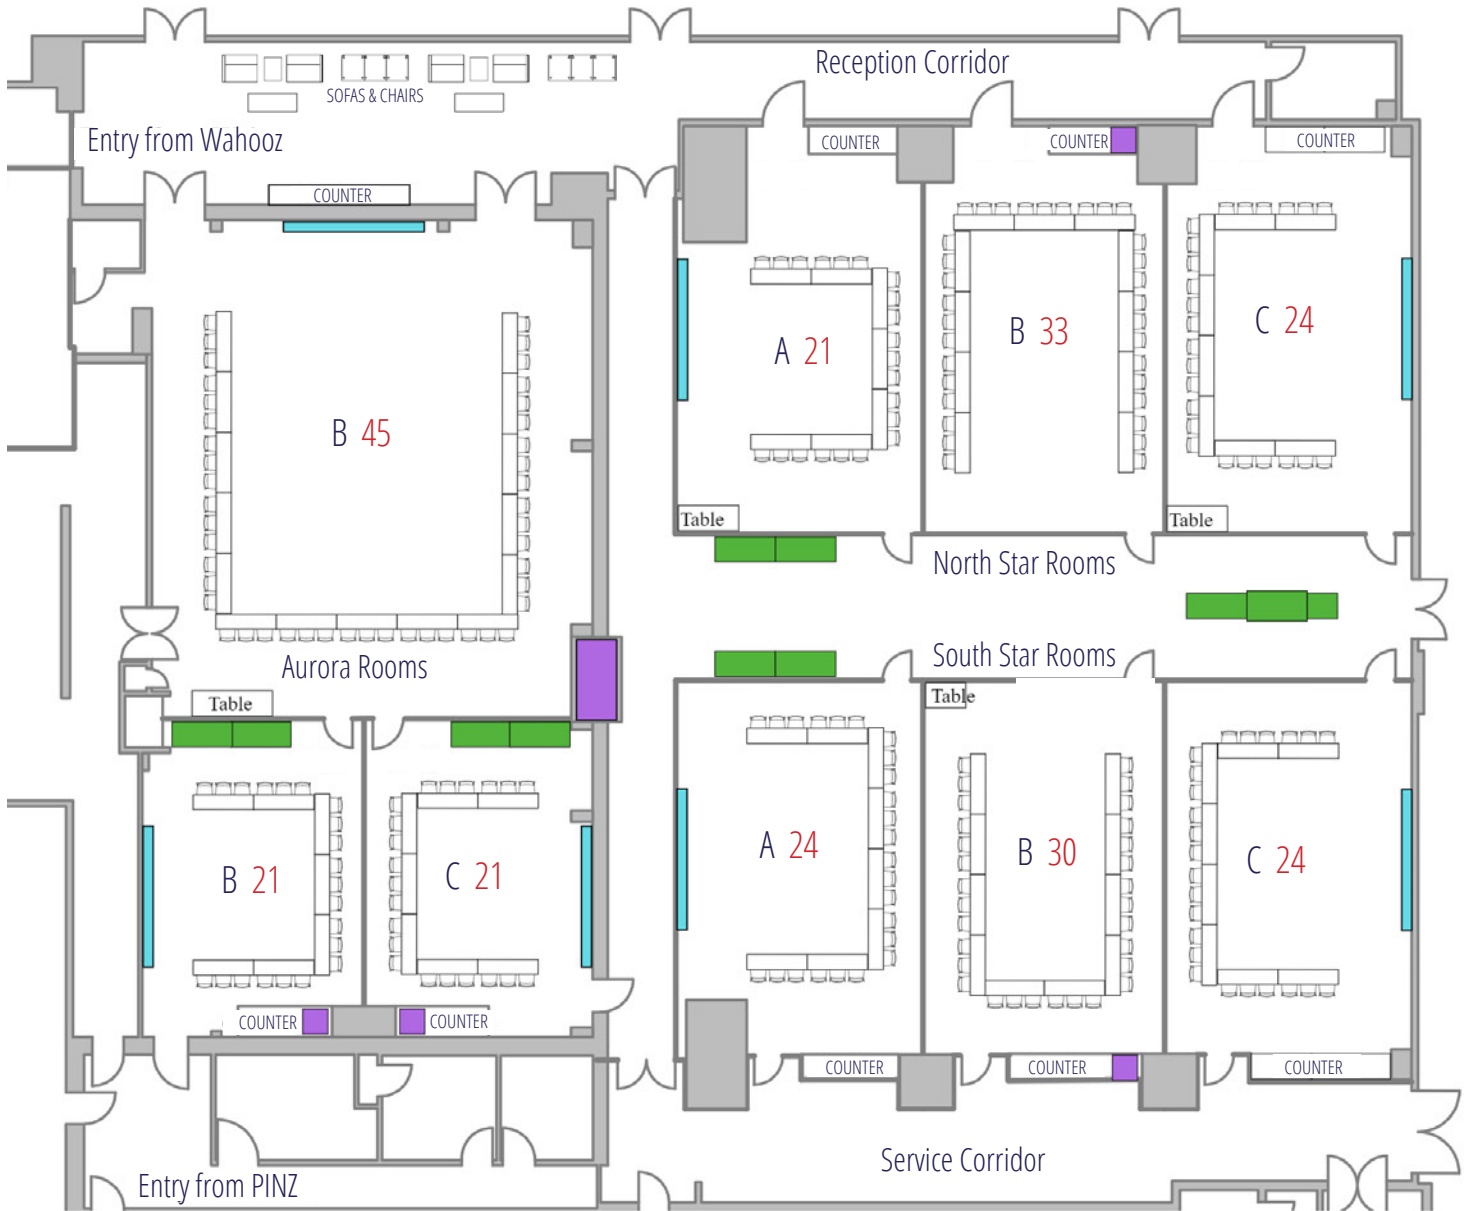

CLASSROOM: AURORA & STAR ROOMS

TOTAL CLASSROOM: 705

■ SCREENS
 ■ BUFFET LINES
 ■ SODA FOUNTAINS

- Please RSVP for the maximum number of guests so we can comfortably accommodate your group
- Please tell us about any extra items you will have in the room, like a display, a bar, a stage or a gift table so we can assign you an appropriately sized room

CLASSROOM: U-SHAPE

 SCREENS  BUFFET LINES  SODA FOUNTAINS

- Please RSVP for the maximum number of guests so we can comfortably accommodate your group

- Please tell us about any extra items you will have in the room, like a display, a bar, a stage or a gift table so we can assign you an appropriately sized room

ROUNDS: INDIVIDUAL ROOMS

■ SCREENS
 ■ BUFFET LINES
 ■ SODA FOUNTAINS

- Please RSVP for the maximum number of guests so we can comfortably accommodate your group

- Please tell us about any extra items you will have in the room, like a display, a bar, a stage or a gift table so we can assign you an appropriately sized room

ROUNDS: WITH STAGE

TOTAL ROUNDS WITH STAGE: 480

■ SCREENS
 ■ BUFFET LINES
 ■ SODA FOUNTAINS

• Please RSVP for the maximum number of guests so we can comfortably accommodate your group

• Please tell us about any extra items you will have in the room, like a display, a bar, a stage or a gift table so we can assign you an appropriately sized room