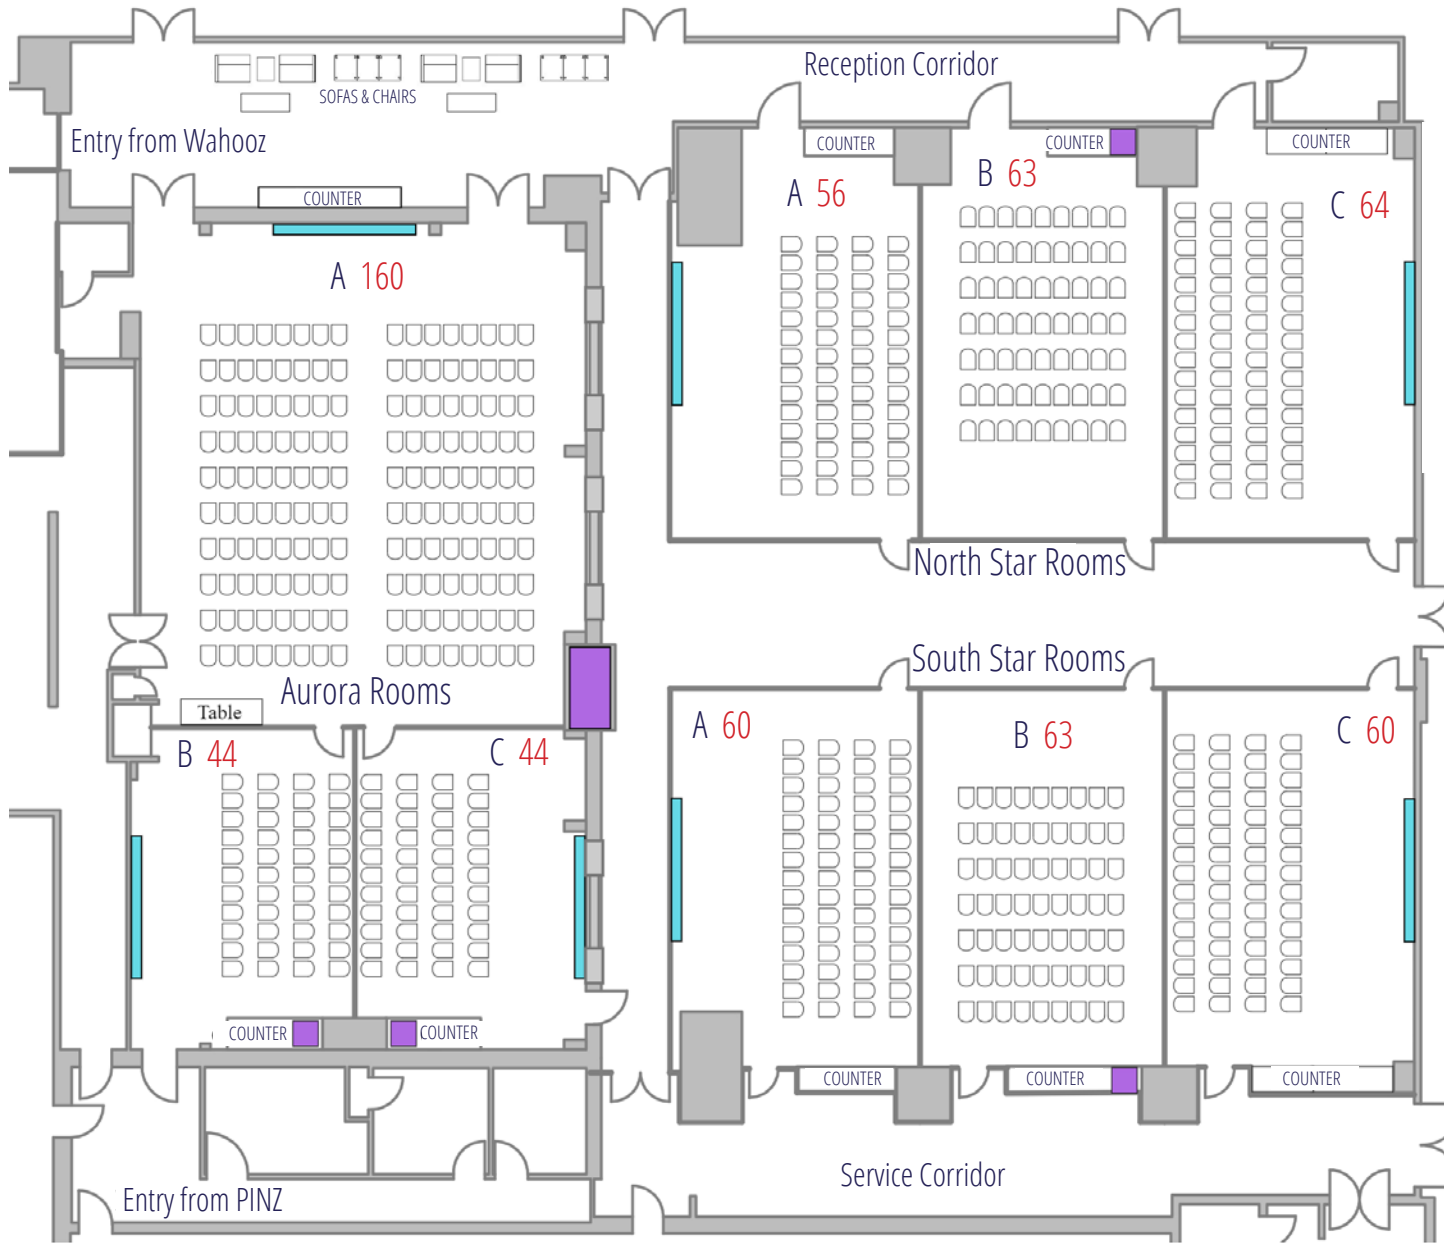

ROUNDS: WITH SPEAKER

TOTAL ROUNDS WITH SPEAKER: 580

■ SCREENS
 ■ BUFFET LINES
 ■ SODA FOUNTAINS

- Please RSVP for the maximum number of guests so we can comfortably accommodate your group

- Please tell us about any extra items you will have in the room, like a display, a bar, a stage or a gift table so we can assign you an appropriately sized room

ROUNDS: ENTIRE EVENT CENTER

TOTAL ROUNDS: **640**

■ SCREENS
 ■ BUFFET LINES
 ■ SODA FOUNTAINS

- Please RSVP for the maximum number of guests so we can comfortably accommodate your group
- Please tell us about any extra items you will have in the room, like a display, a bar, a stage or a gift table so we can assign you an appropriately sized room

THEATRE: AURORA & STAR ROOMS

TOTAL THEATRE: 733

■ SCREENS
 ■ BUFFET LINES
 ■ SODA FOUNTAINS

- Please RSVP for the maximum number of guests so we can comfortably accommodate your group
- Please tell us about any extra items you will have in the room, like a display, a bar, a stage or a gift table so we can assign you an appropriately sized room

THEATRE: INDIVIDUAL ROOMS

SCREENS
 BUFFET LINES
 SODA FOUNTAINS

- Please RSVP for the maximum number of guests so we can comfortably accommodate your group

- Please tell us about any extra items you will have in the room, like a display, a bar, a stage or a gift table so we can assign you an appropriately sized room