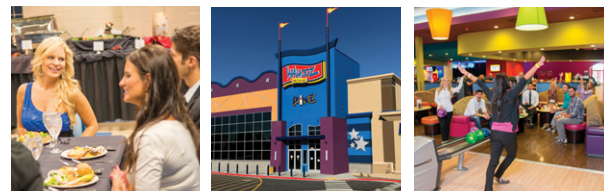

ROUNDS: WITH STAGE

TOTAL ROUNDS WITH STAGE: 480

■ SCREENS
 ■ BUFFET LINES
 ■ SODA FOUNTAINS

• Please RSVP for the maximum number of guests so we can comfortably accommodate your group

• Please tell us about any extra items you will have in the room, like a display, a bar, a stage or a gift table so we can assign you an appropriately sized room

ROUNDS: NO SPEAKER

TOTAL ROUNDS NO SPEAKER: **640**

■ SCREENS
 ■ BUFFET LINES
 ■ SODA FOUNTAINS

- Please RSVP for the maximum number of guests so we can comfortably accommodate your group

- Please tell us about any extra items you will have in the room, like a display, a bar, a stage or a gift table so we can assign you an appropriately sized room

ROUNDS: WITH SPEAKER

TOTAL ROUNDS WITH SPEAKER: 580

■ SCREENS
 ■ BUFFET LINES
 ■ SODA FOUNTAINS

- Please RSVP for the maximum number of guests so we can comfortably accommodate your group

- Please tell us about any extra items you will have in the room, like a display, a bar, a stage or a gift table so we can assign you an appropriately sized room

ROUNDS: ENTIRE EVENT CENTER

TOTAL ROUNDS: **640**

■ SCREENS
 ■ BUFFET LINES
 ■ SODA FOUNTAINS

- Please RSVP for the maximum number of guests so we can comfortably accommodate your group
- Please tell us about any extra items you will have in the room, like a display, a bar, a stage or a gift table so we can assign you an appropriately sized room