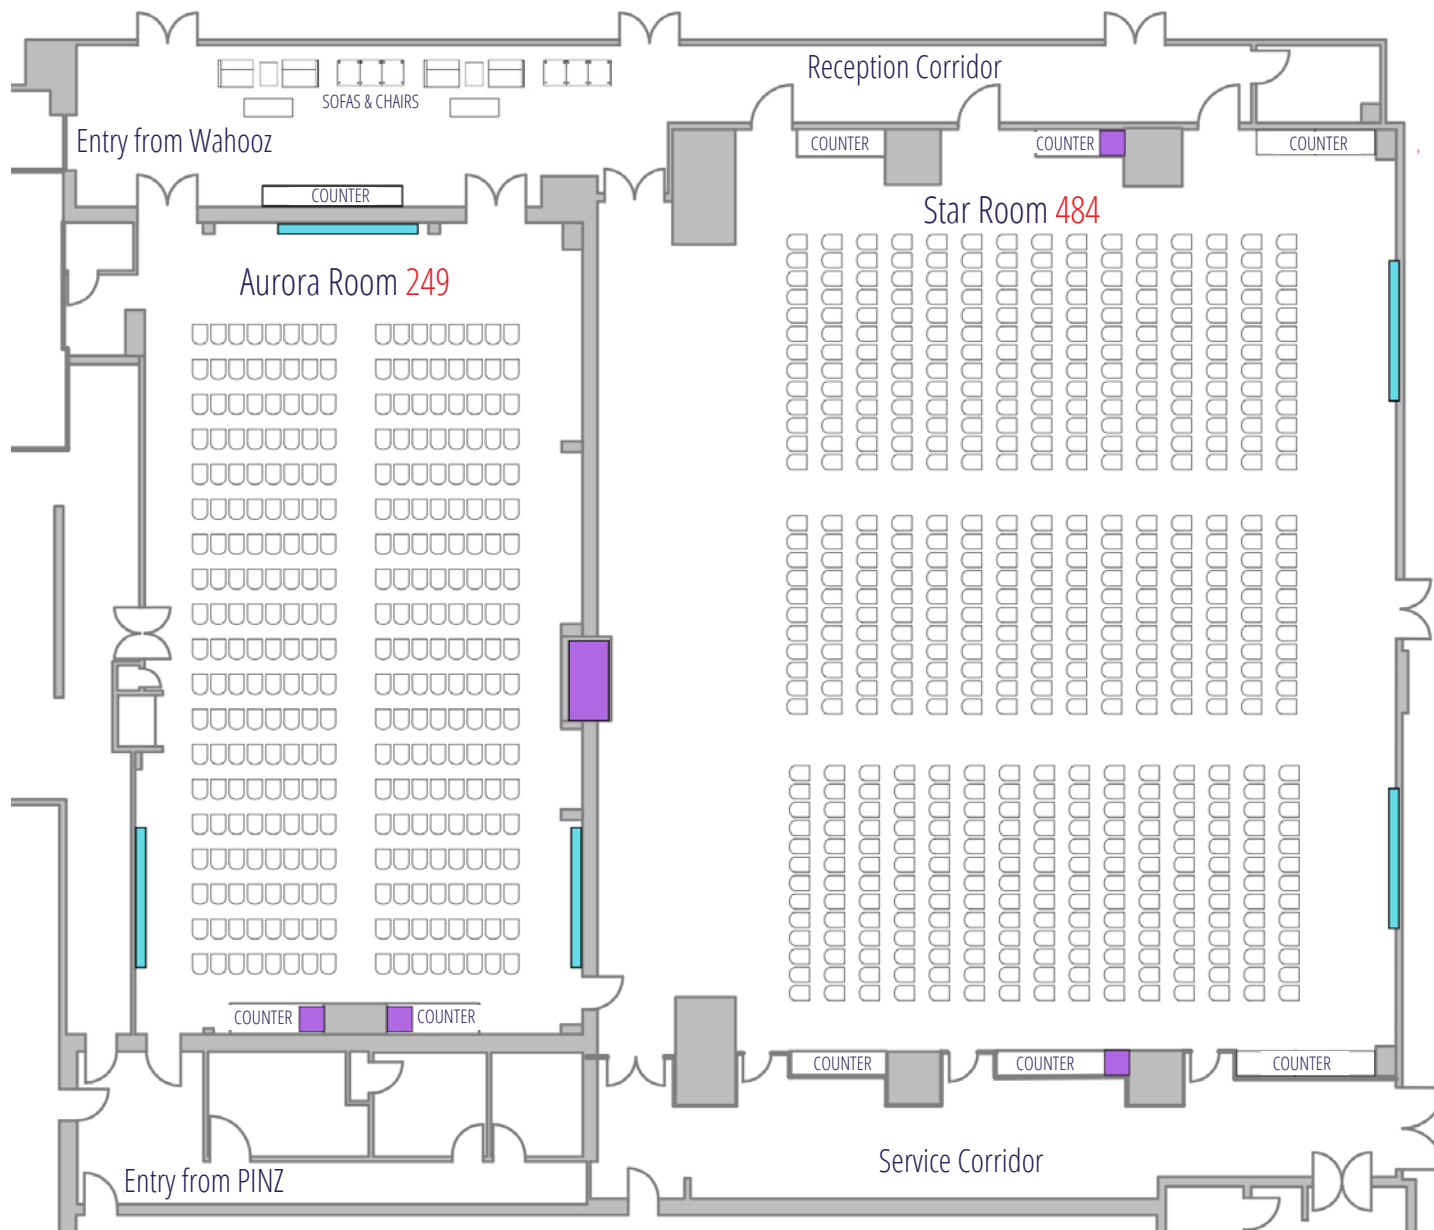

ROUNDS: WITH STAGE

TOTAL ROUNDS WITH STAGE: 480

■ SCREENS
 ■ BUFFET LINES
 ■ SODA FOUNTAINS

• Please RSVP for the maximum number of guests so we can comfortably accommodate your group

• Please tell us about any extra items you will have in the room, like a display, a bar, a stage or a gift table so we can assign you an appropriately sized room

ROUNDS: WITH SPEAKER

TOTAL ROUNDS WITH SPEAKER: 580

■ SCREENS
 ■ BUFFET LINES
 ■ SODA FOUNTAINS

- Please RSVP for the maximum number of guests so we can comfortably accommodate your group

- Please tell us about any extra items you will have in the room, like a display, a bar, a stage or a gift table so we can assign you an appropriately sized room

ROUNDS: ENTIRE EVENT CENTER

TOTAL ROUNDS: **640**

■ SCREENS
 ■ BUFFET LINES
 ■ SODA FOUNTAINS

- Please RSVP for the maximum number of guests so we can comfortably accommodate your group
- Please tell us about any extra items you will have in the room, like a display, a bar, a stage or a gift table so we can assign you an appropriately sized room

THEATRE: AURORA & STAR ROOMS

TOTAL THEATRE: 733

■ SCREENS
 ■ BUFFET LINES
 ■ SODA FOUNTAINS

- Please RSVP for the maximum number of guests so we can comfortably accommodate your group
- Please tell us about any extra items you will have in the room, like a display, a bar, a stage or a gift table so we can assign you an appropriately sized room