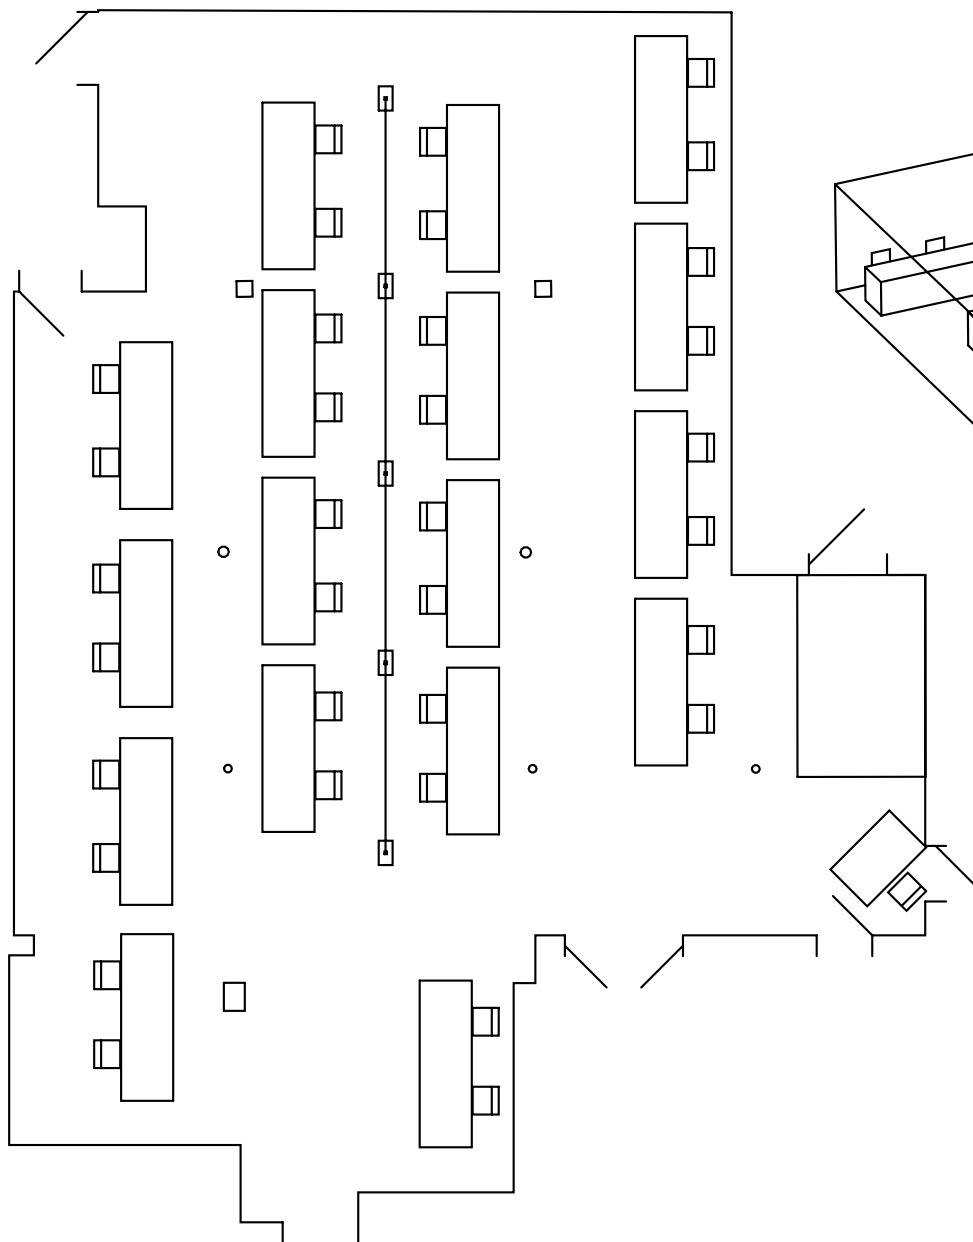

# Proposed Layout for Your Trade Show

Somerset Abbey  
Wine Cellar  
207-696-5800

Date:Feb. 27, 2016  
Project:Trade Show  
Organization:Your Business

0 10 20  
Feet