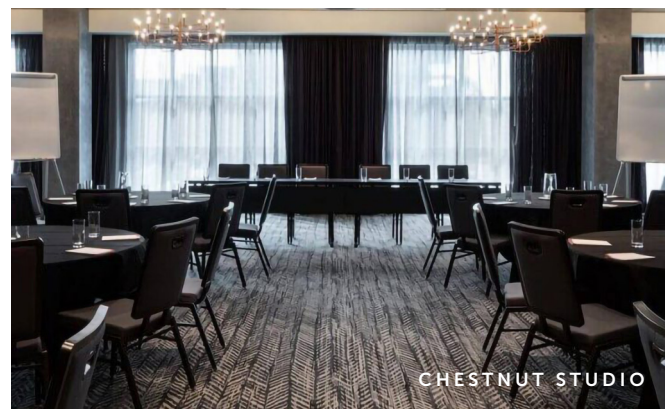

LOCATION

There is plenty to do in the historic Elliot Park Neighborhood in downtown Minneapolis where a little bit of everything is a short walk away. Want personalized tips and ideas for your next trip to Minneapolis? Contact your Elliot Park Hotel Concierge and let us go to work!

MEETING ROOMS

Elliot Park Hotel's inviting venues play host to memorable meetings and stylish events in downtown Minneapolis. Meeting spaces are enhanced by modern Scandinavian décor and infused with warm sophistication, inspiring you to get down to business or celebrate an important milestone.

CATERING

Tavola Italian Kitchen + Bar restaurant, located inside Elliot Park Hotel, is one of the best downtown restaurants. Our catering team will work closely with you to develop the perfect menu to fit your needs and budget.

	DIMENSIONS	SQ FT	THEATER	CLASSROOM	CONF.	U-SHAPE	RECEPT.	BANQUET	HOLLOW	CRESCENT
CHESTNUT STUDIO	45 x 49 x 10	2,223	247	93	48	32	200	160	30	120
EMBER MEETING ROOM	26 x 13 x 10	373	38	22	20	10	34	20	8	12
BLAZE BOARDROOM	26 x 13 x 10	488	-	-	12	-	-	-	-	-
TAVOLA PDR	30 x 40 x 14	260	-	-	12	-	-	-	-	-
PRE-FUNCTION	80 x 15 x 12	-	-	-	-	-	100	60	-	-
BREWER'S DEN	-	2,371	-	-	-	-	126	-	-	-

KEY FEATURES

- Complimentary WIFI
- Mobile Key and Express Check-Out
- In-Room Alexa Assistance
- In-Room Streaming Capabilities
- Daily Room Service
- Pet-Friendly Accommodations
- 24-Hour Business and Fitness Center
- Daily Turndown Service
- Complimentary In-Room Aqua Panna Bottled Water
- Guest Experience Insta-Chat via Marriott Bonvoy App

HOST YOUR NEXT EVENT IN THE HEART OF HISTORIC EAST TOWN

612.389.2300 | sales@elliottparkhotel | 823 Fifth Ave S, Minneapolis, MN 55404

f @ElliotParkHotel | ElliotParkHotel.com