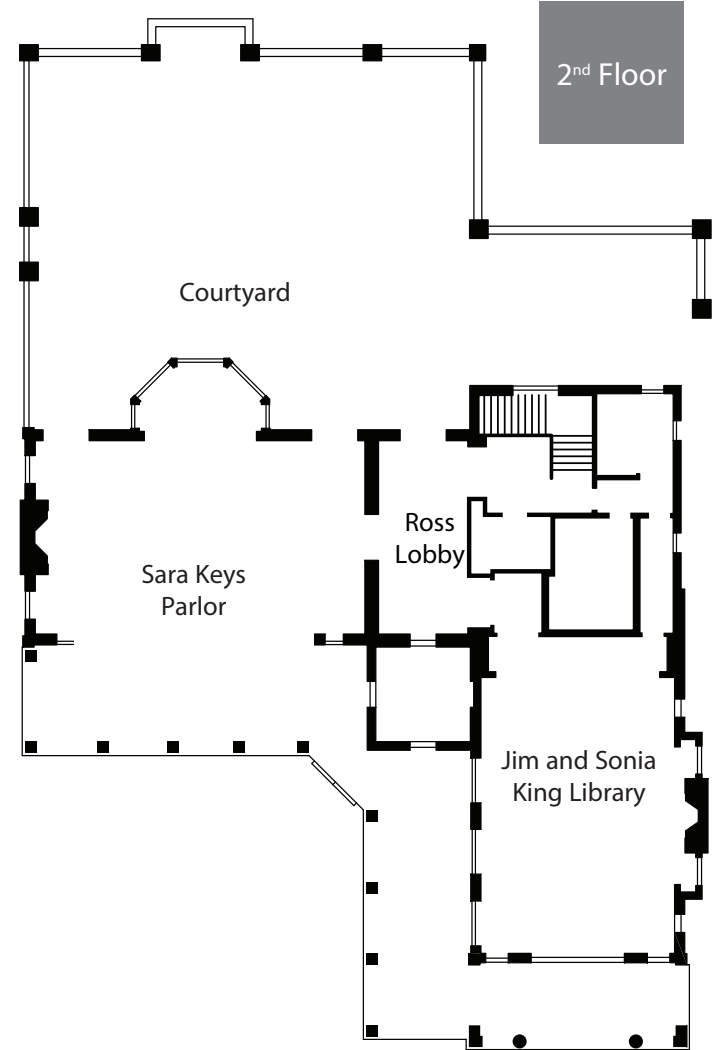

Mary B. Martin Storytelling Hall

INTERNATIONAL  
**STORYTELLING  
 CENTER**  
 Jonesborough, Tennessee

ROOM  
 CAPACITY

FACILITY	DIMENSIONS	THEATER SEATING	CLASSROOM	ROUND
Sara Keys Parlor	42' x 26	120	50	80+
Jim and Sonia King Library	42' x 26'	100	40	80
Krispy Kreme Storytelling Theater	N/A	95	N/A	N/A
Ross Lobby	12' x 26'	N/A	N/A	N/A
Courtyard	50' x 57' 20' x 29'	150	N/A	100