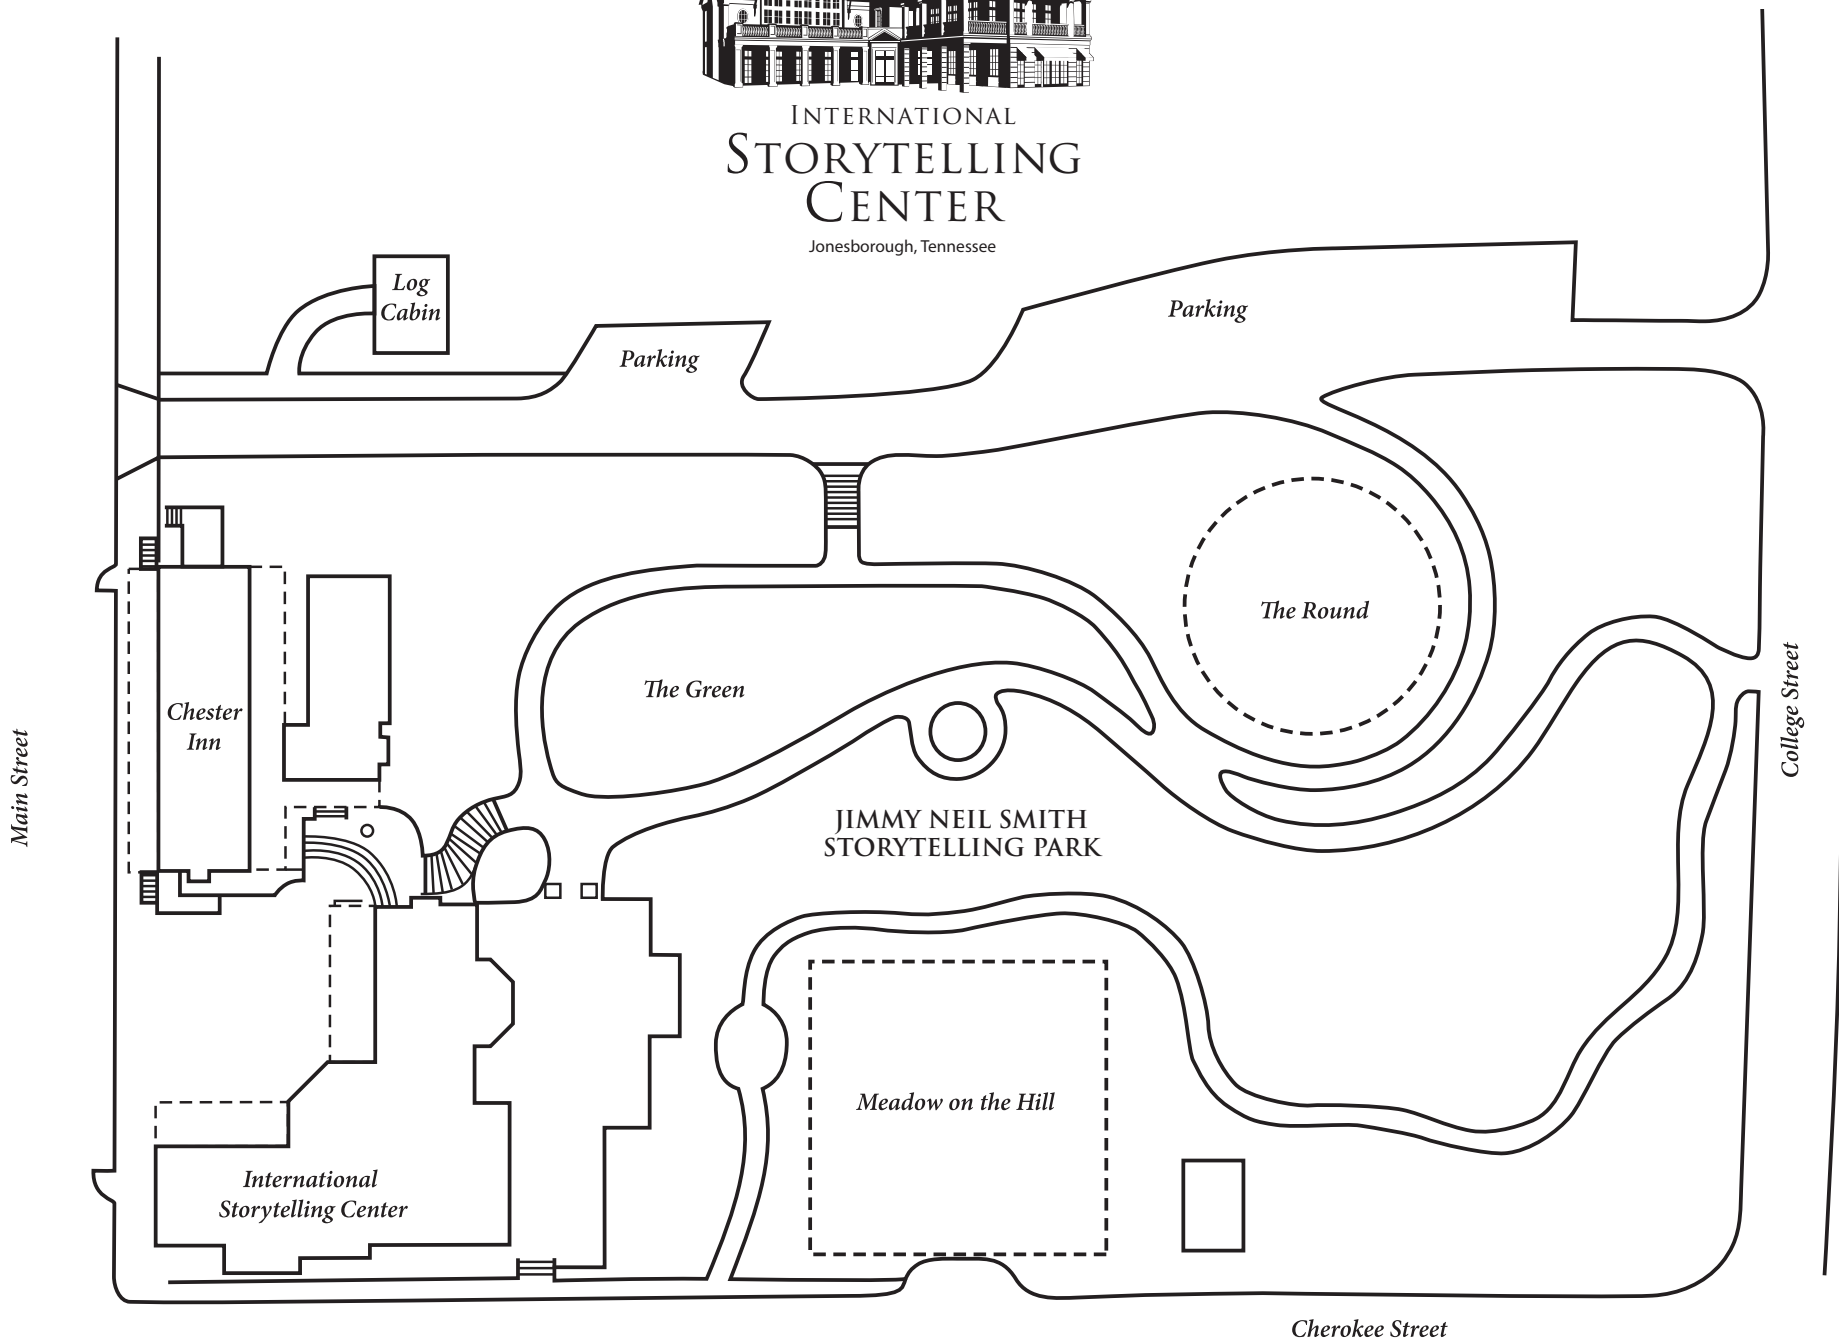

Mary B. Martin Storytelling Hall

INTERNATIONAL  
**STORYTELLING  
 CENTER**  
 Jonesborough, Tennessee

ROOM  
 CAPACITY

FACILITY	DIMENSIONS	THEATER SEATING	CLASSROOM	ROUND
Sara Keys Parlor	42' x 26	120	50	80+
Jim and Sonia King Library	42' x 26'	100	40	80
Krispy Kreme Storytelling Theater	N/A	95	N/A	N/A
Ross Lobby	12' x 26'	N/A	N/A	N/A
Courtyard	50' x 57' 20' x 29'	150	N/A	100

INTERNATIONAL  
STORYTELLING  
CENTER

Jonesborough, Tennessee

Log Cabin

Parking

Parking

The Round

The Green

JIMMY NEIL SMITH  
STORYTELLING PARK

Meadow on the Hill

Chester Inn

International  
Storytelling Center

Main Street

College Street

Cherokee Street