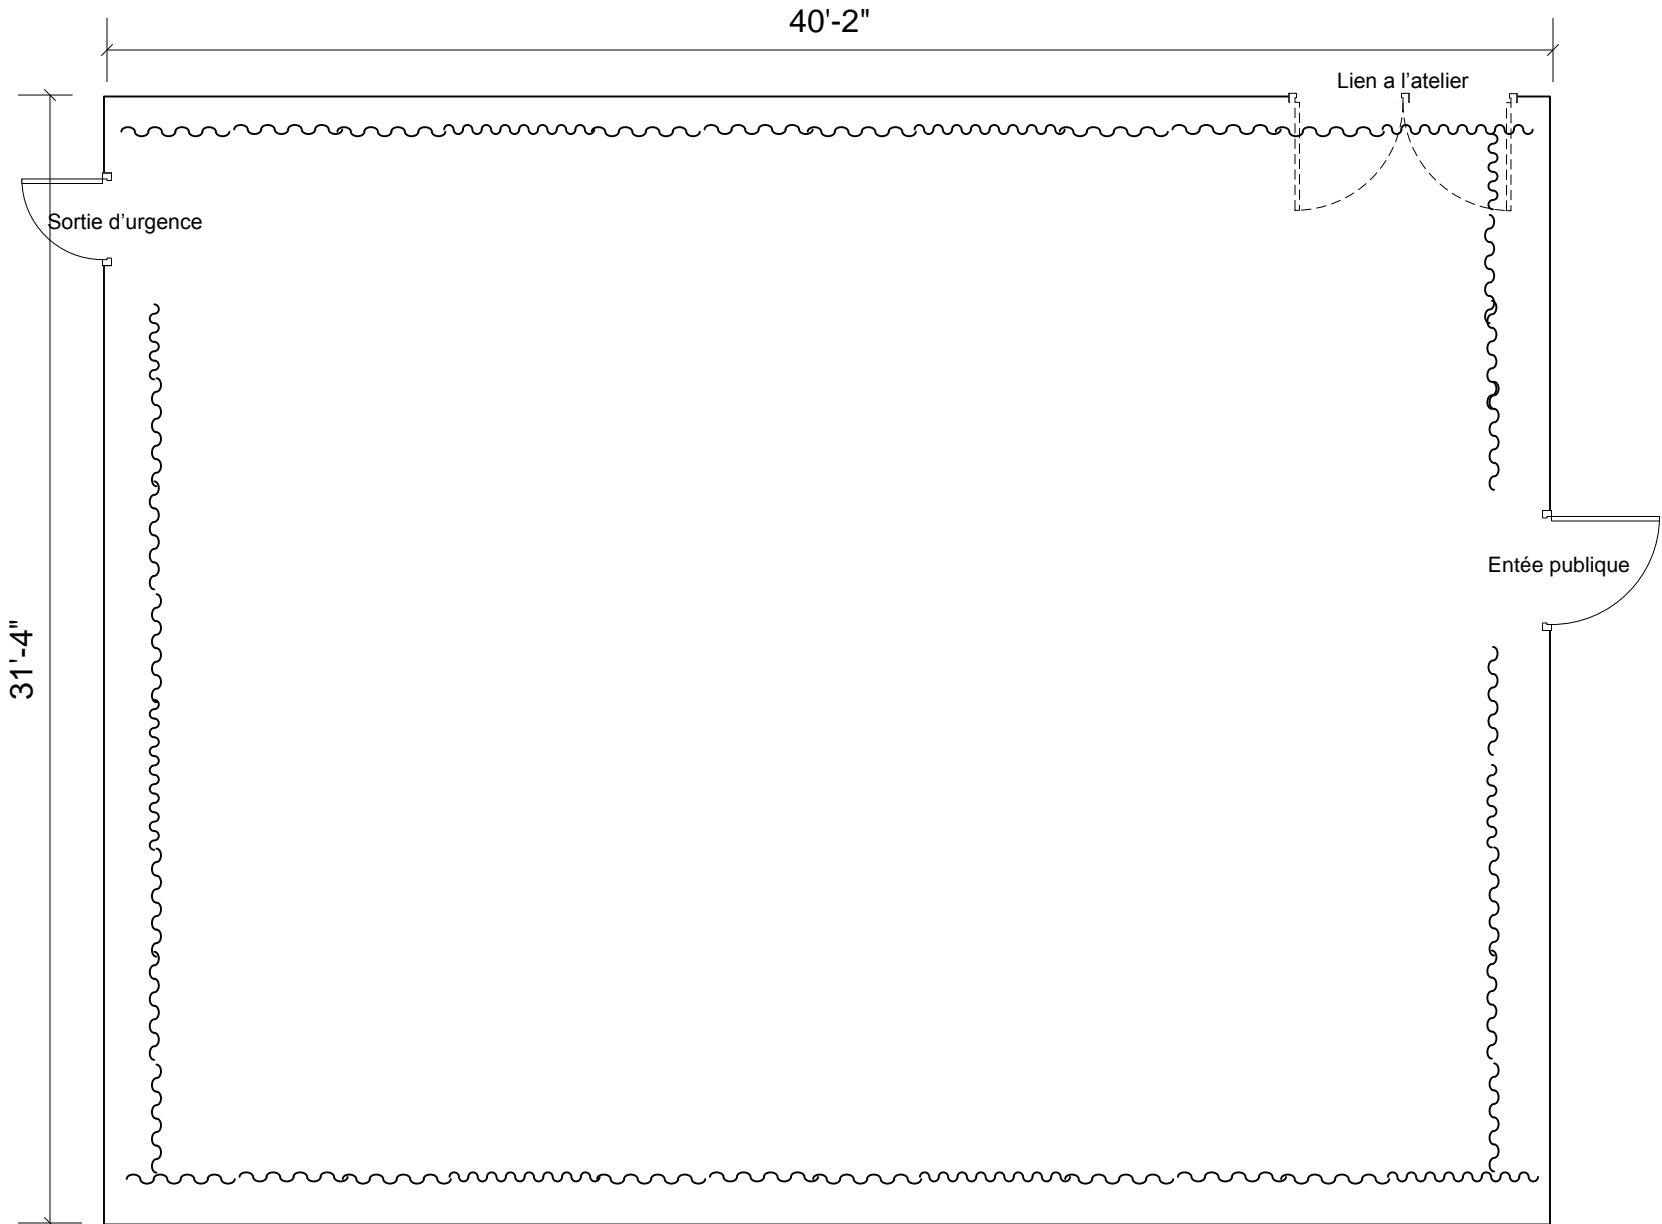

LE STUDIO 110 pers.

Bvd Provencher

LE STUDIO 110 pers.

Grid 4' X 4' a 15' du sol

Blvd Provencher