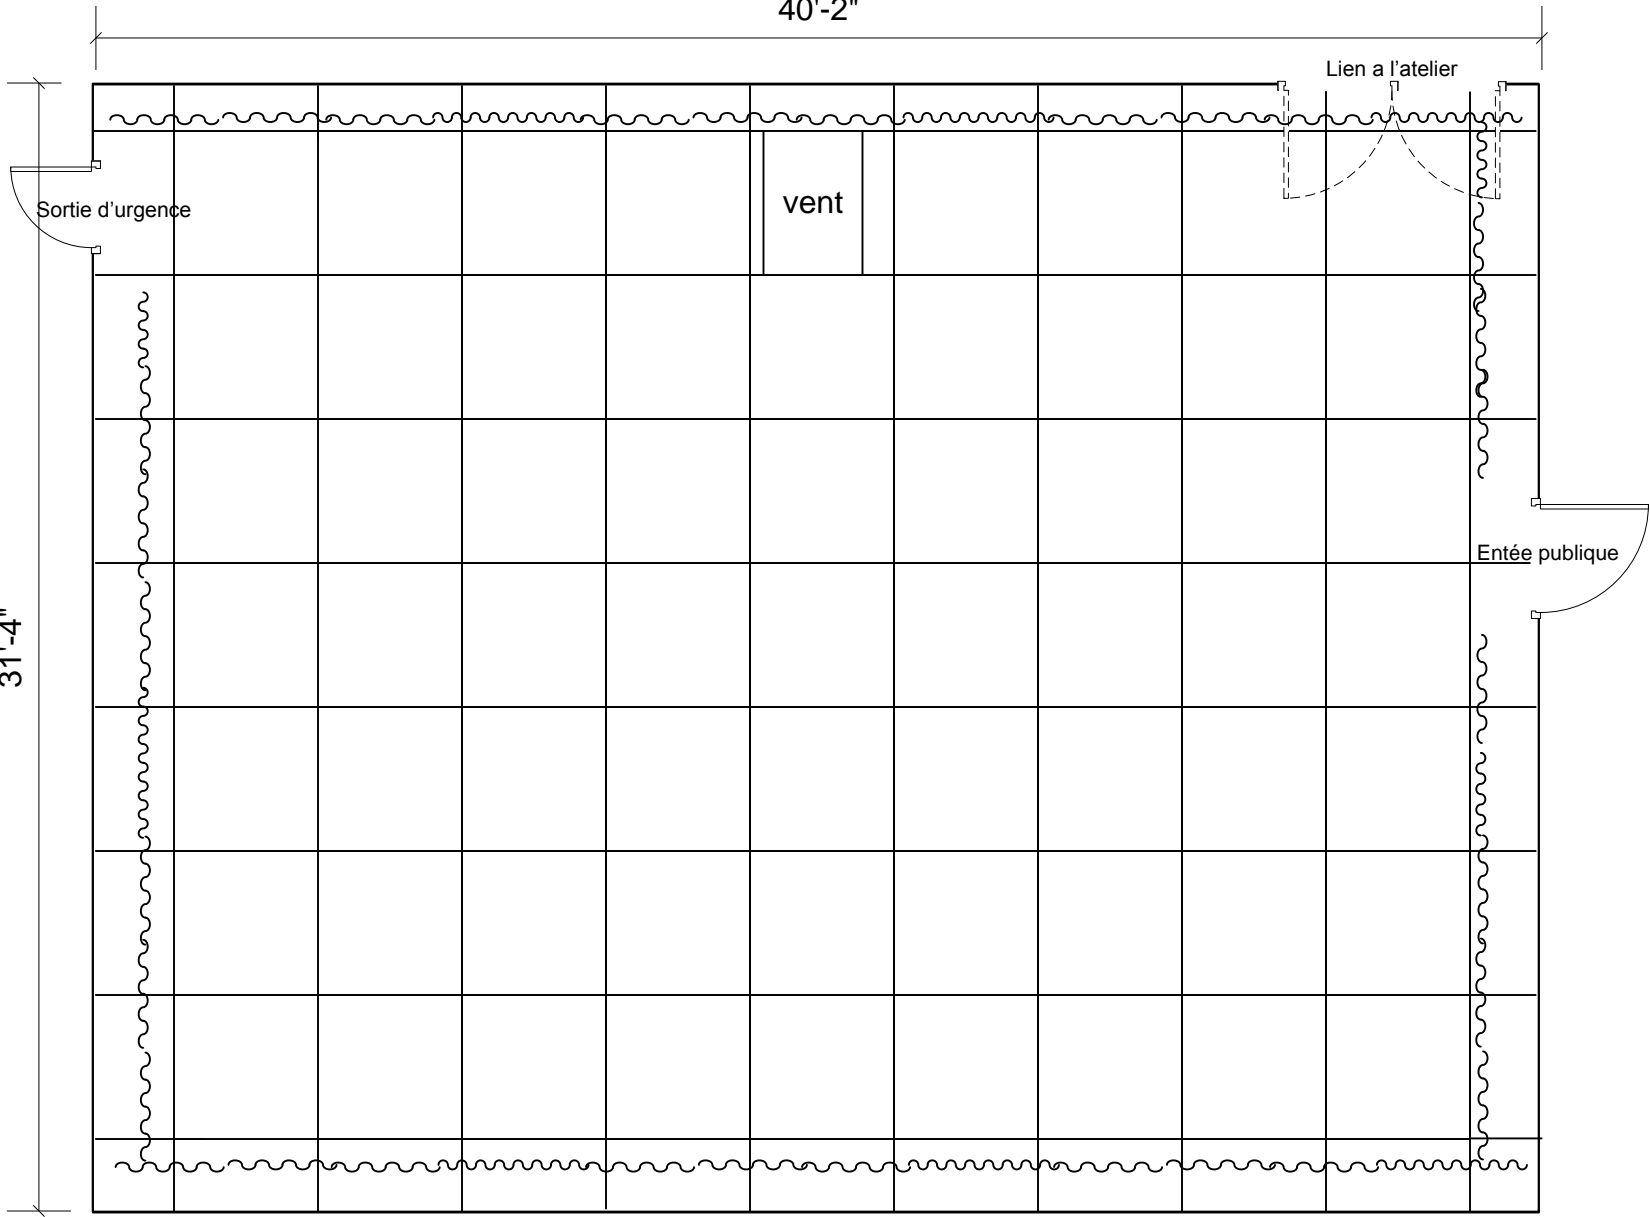

LE STUDIO 110 pers.

Bvd Provencher

LE STUDIO 110 pers.

Grid 4' X 4' a 15' du sol

Blvd Provencher