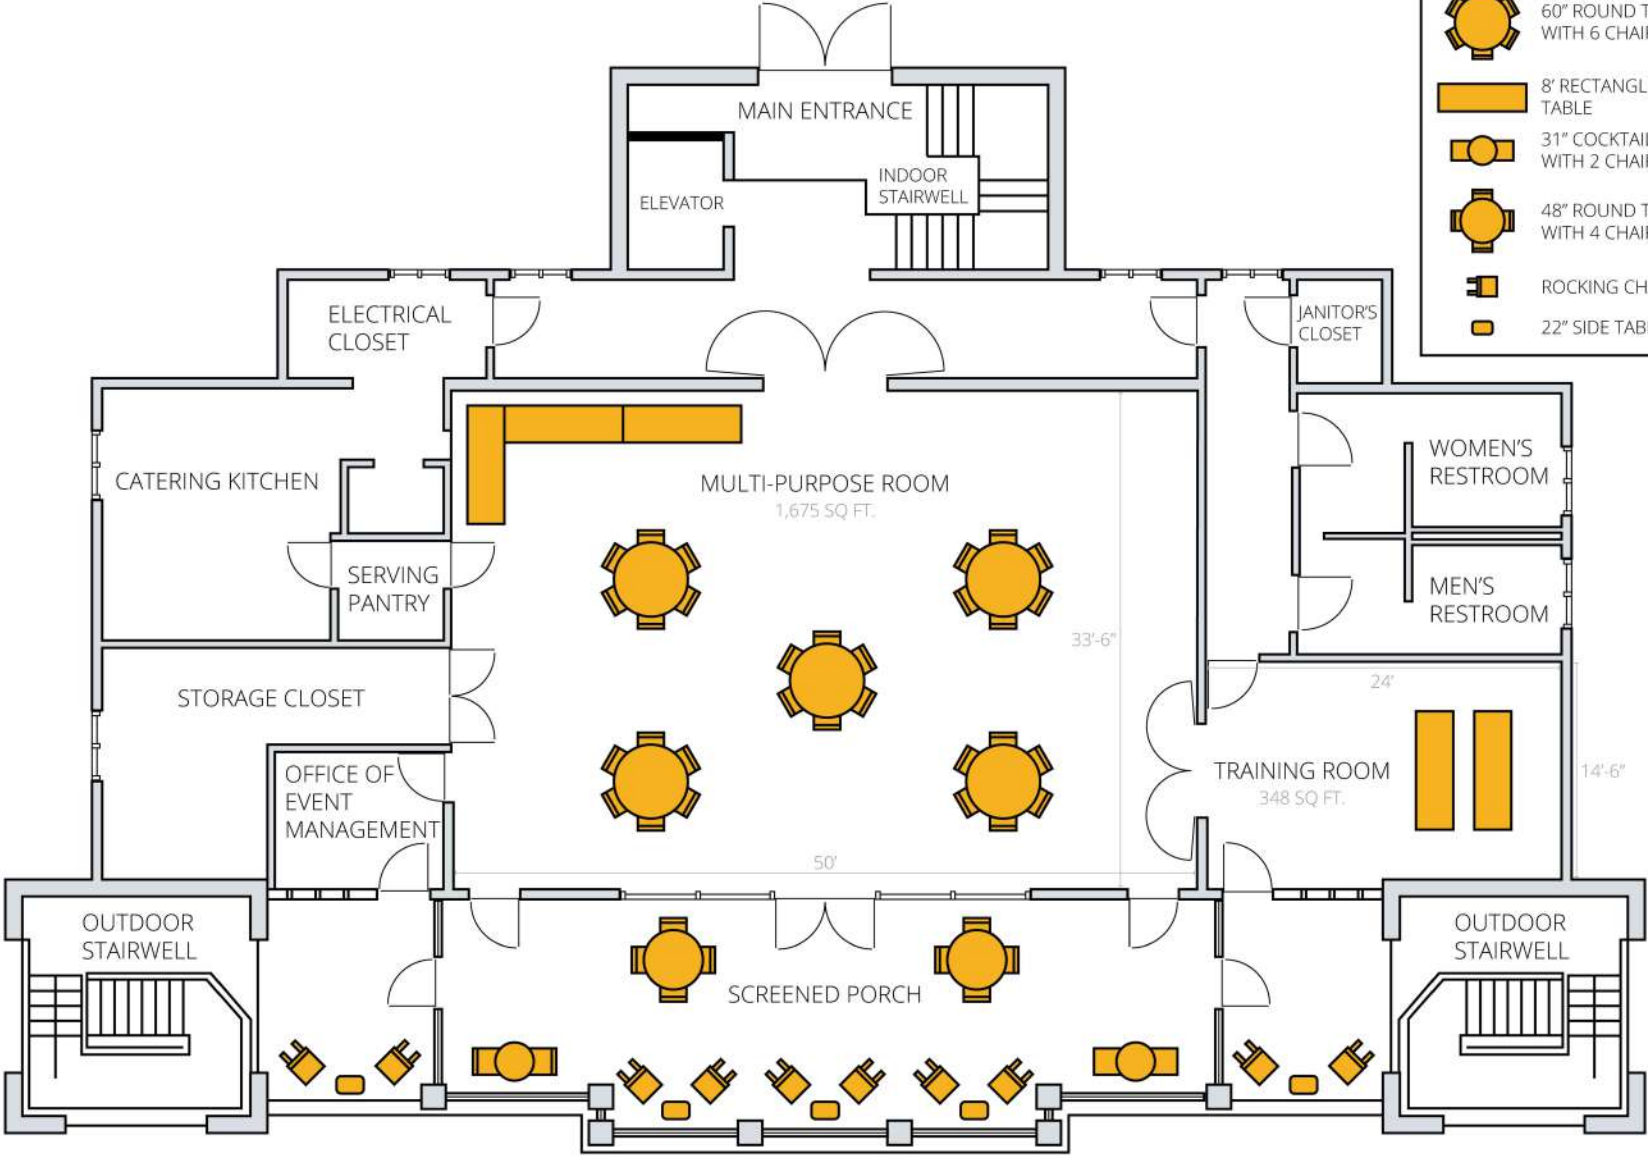

SWAIN BOATING CENTER

Standard Venue Layout

LEGEND

-  60" ROUND TABLE WITH 6 CHAIRS
-  8' RECTANGLE TABLE
-  31" COCKTAIL TABLE WITH 2 CHAIRS
-  48" ROUND TABLE WITH 4 CHAIRS
-  ROCKING CHAIR
-  22" SIDE TABLE