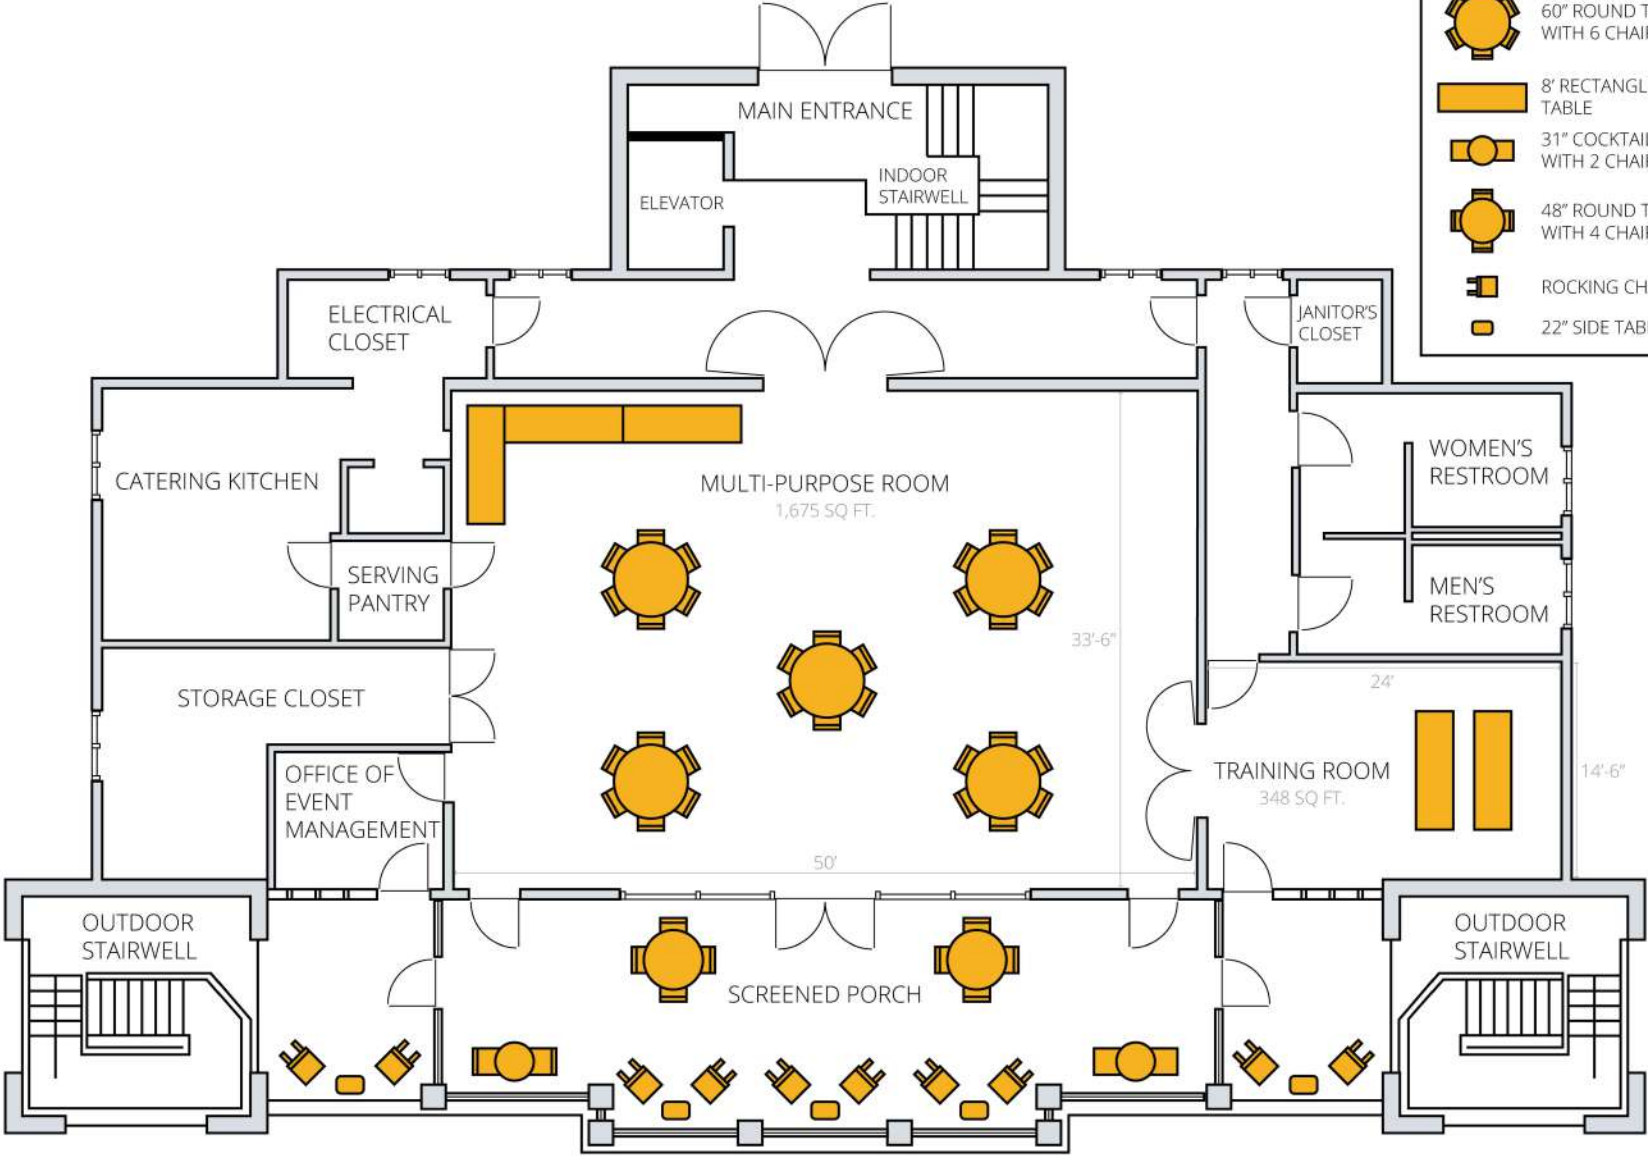

SWAIN BOATING CENTER

Standard Venue Layout

LEGEND

-  60" ROUND TABLE WITH 6 CHAIRS
-  8' RECTANGLE TABLE
-  31" COCKTAIL TABLE WITH 2 CHAIRS
-  48" ROUND TABLE WITH 4 CHAIRS
-  ROCKING CHAIR
-  22" SIDE TABLE

BOAT DOCK