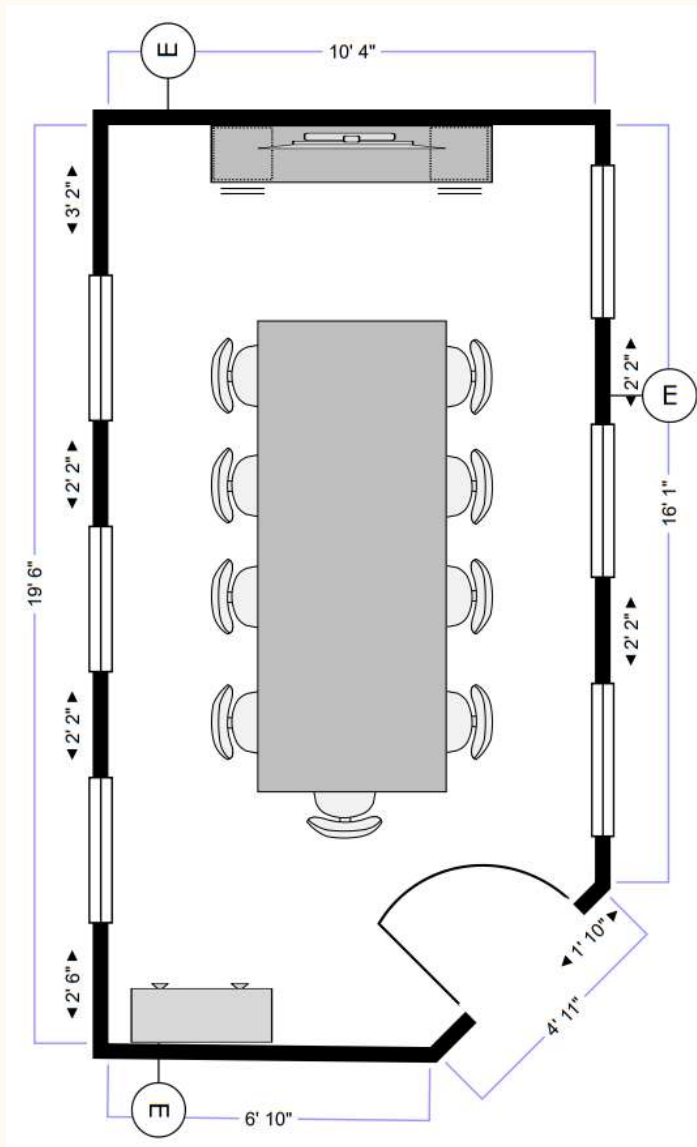

Add-Ons

- Catering and bartending services upon request.
- Flip charts and other meeting supplies: \$50

Capacity

- 10 Seat Maximum

For a full quote or tours, contact us:
612-800-8424 | hello@workatcoco.com | www.workatcoco.com

Sociable Layout

 10 Seats

For a full quote or tours, contact us:
612-800-8424 | hello@workatcoco.com | www.workatcoco.com