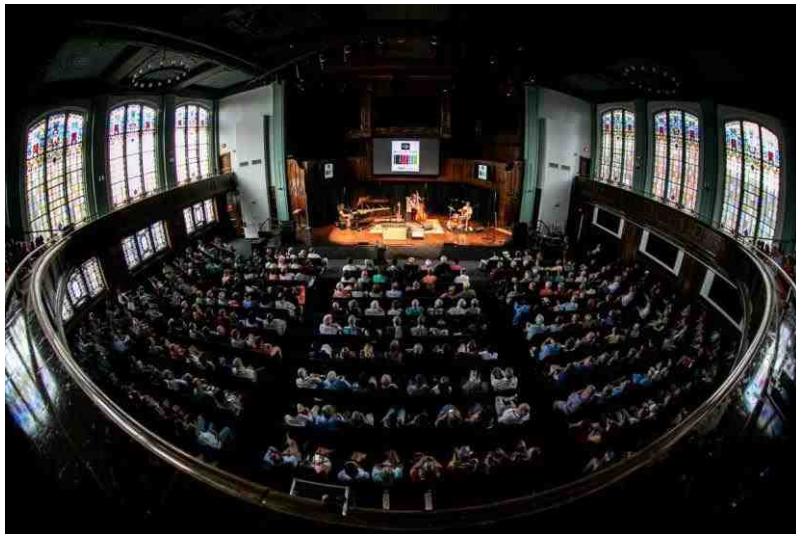

TEMPLE

THEATER

A hidden gem for downtown events

Seated: Currently 834
Add seats for up to 1,190

Standing: Remove lower chairs
for up to 1,325

All events 10am to 11pm, <90dB:

Weddings: Saturday full day \$5,000
Saturday ceremony 3 hours \$1,500